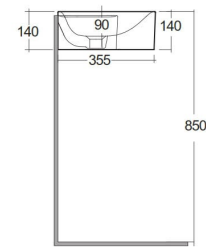

RAK-PETIT - PETWB37701AWHA

Lavabo | Suspendido

RAK
CERAMICS

Technical specifications

Dimensiones:	765 x 360 mm
Color:	Blanco Alpino
Shape of basin:	Cuadrada
Ledge:	sí
Rebosadero:	sí
Suites:	RAK-Petit

Code	Nombre
PETWB37701AWHA	RAK-PETIT WALL HUNG SQUARED WASH BASIN 77 CM LEFT LEDGE - WITH TAP HOLE - PETWB37701AWHA

Dimensions: All dimensions in mm tolerance $\pm 5\%$ for below 200mm and $\pm 3\%$ for above 200mm.

Note: Due to a continuing development programme to improve design and performance, the manufacturer reserves all rights to vary specifications without prior information.