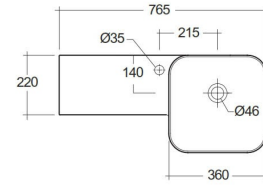

RAK-PETIT - PETWB37701AWHA

Lavabo | Suspendido

RAK
CERAMICS

Technical specifications

Dimensiones:	765 x 360 mm
Color:	Blanco Alpino
Shape of basin:	Cuadrada
Ledge:	sí
Rebosadero:	sí
Suites:	RAK-Petit

Code	Nombre
PETWB37701AWHA	RAK-PETIT WALL HUNG SQUARED WASH BASIN 77 CM LEFT LEDGE - WITH TAP HOLE - PETWB37701AWHA

Dimensions: All dimensions in mm tolerance $\pm 5\%$ for below 200mm and $\pm 3\%$ for above 200mm.

Note: Due to a continuing development programme to improve design and performance, the manufacturer reserves all rights to vary specifications without prior information.