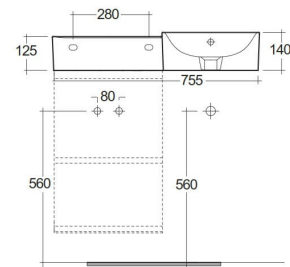

RAK-PETIT - PETWB37701AWHA

Lavabo | Suspendido

RAK
CERAMICS

Technical specifications

Dimensiones:	765 x 360 mm
Color:	Blanco Alpino
Shape of basin:	Cuadrada
Ledge:	sí
Rebosadero:	sí
Suites:	RAK-Petit

Code	Nombre
PETWB37701AWHA	RAK-PETIT WALL HUNG SQUARED WASH BASIN 77 CM LEFT LEDGE - WITH TAP HOLE - PETWB37701AWHA

Dimensions: All dimensions in mm tolerance $\pm 5\%$ for below 200mm and $\pm 3\%$ for above 200mm.

Note: Due to a continuing development programme to improve design and performance, the manufacturer reserves all rights to vary specifications without prior information.