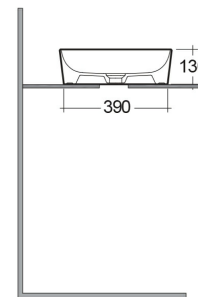

RAK-FEELING WB SLIM - FEECT4200AWHA

Lavabo | Sobre Encimera

RAK
CERAMICS

Technical specifications

Dimensiones:	420 x 420 mm
Peso:	8.7 Kg
Color:	Blanco Alpino
Shape of basin:	Redonda
Suites:	RAK-FEELING WASHBASINS

Code	Nombre
FEECT4200AWHA	RAK-SLIM - ROUND WASH BASIN ALPINE WHITE - 42 CM

Dimensions: All dimensions in mm tolerance $\pm 5\%$ for below 200mm and $\pm 3\%$ for above 200mm.

Note: Due to a continuing development programme to improve design and performance, the manufacturer reserves all rights to vary specifications without prior information.