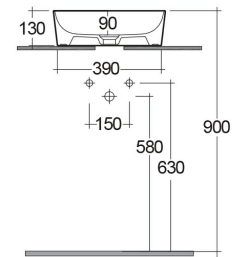

RAK-FEELING WB SLIM - FEECT4200AWHA

Lavabo | Sobre Encimera

RAK
CERAMICS

Technical specifications

Dimensiones:	420 x 420 mm
Peso:	8.7 Kg
Color:	Blanco Alpino
Shape of basin:	Redonda
Suites:	RAK-FEELING WASHBASINS

Code	Nombre
FEECT4200AWHA	RAK-SLIM - ROUND WASH BASIN ALPINE WHITE - 42 CM

Dimensions: All dimensions in mm tolerance $\pm 5\%$ for below 200mm and $\pm 3\%$ for above 200mm.

Note: Due to a continuing development programme to improve design and performance, the manufacturer reserves all rights to vary specifications without prior information.