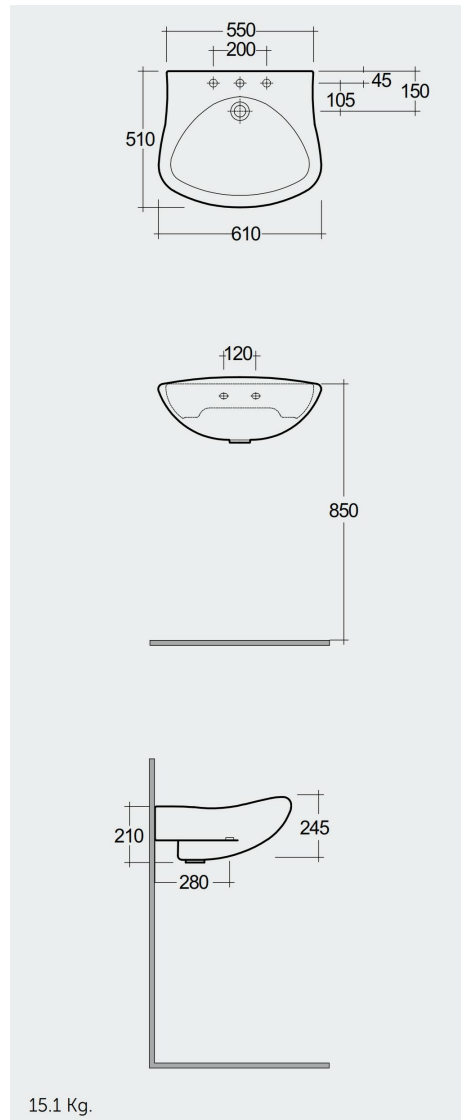

## Technical specifications

Dimensiones:	550 x 510 mm
Peso:	15.1 Kg
Color:	Blanco Alpino
Shape of basin:	Redonda
Suites:	<a href="#">RAK-BELLA DISABLED</a>

Code	Nombre
BEWB00001	BELLA DISABLED WASH BASIN WALL HUNG 61CM

Dimensions: All dimensions in mm. Tolerance of vitreous china & fireclay items:  $\pm 5\%$  for below 200mm and  $\pm 3\%$  for above 200mm; for all other items tolerance  $\pm 1\%$ . Note: Due to a continuing development program to improve design and performance, the manufacturer reserves all rights to vary specifications without prior information. Please note accessories are for photographic use only.