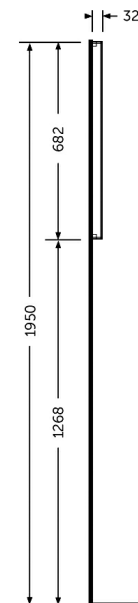

# RAK-JOY - JOYMR04068LED

## RAK-JOY - JOYMR04068LED espejos

**RAK**  
CERAMICS

### Technical specifications

Dimensiones: 682 x 400 x 32 mm

Color: espejo

Light: None

Cable: None

Demister Pad: sí

Suites: [RAK-JOY](#)

Dimensions: All dimensions in mm tolerance  $\pm 5\%$  for below 200mm and  $\pm 3\%$  for above 200mm.