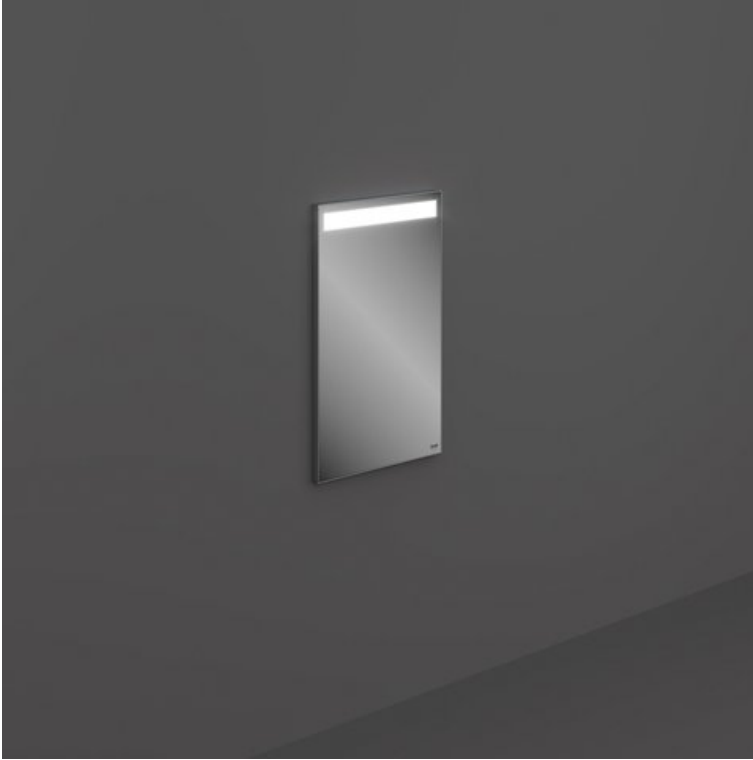

# RAK-JOY - JOYMR04068LED

## RAK-JOY - JOYMR04068LED espejos

**RAK**  
CERAMICS

### Technical specifications

Dimensiones: 682 x 400 x 32 mm

Color: espejo

Light: None

Cable: None

Demister Pad: sí

Suites: [RAK-JOY](#)

Dimensions: All dimensions in mm tolerance  $\pm 5\%$  for below 200mm and  $\pm 3\%$  for above 200mm.