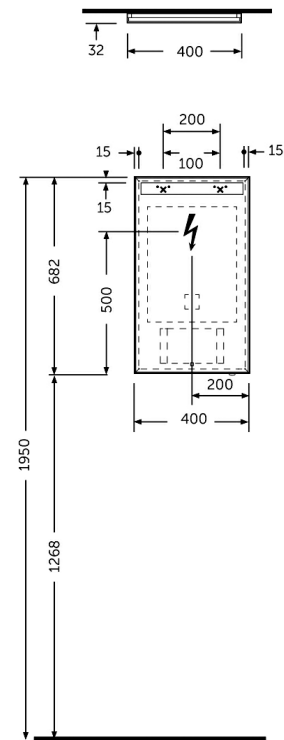

# RAK-JOY - JOYMR04068LED

### Technical specifications

Dimensiones: 682 x 400 x 32 mm

Color: espejo

Light: None

Cable: None

Demister Pad: sí

Suites: [RAK-JOY](#)

Dimensions: All dimensions in mm tolerance  $\pm 5\%$  for below 200mm and  $\pm 3\%$  for above 200mm.