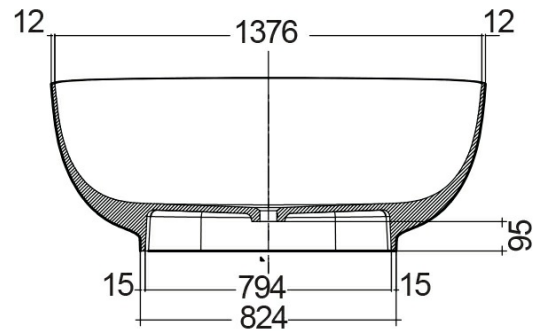

RAK-CLOUD MATT WHITE - CLOBT14075500

Bañeras

RAK
CERAMICS

Technical specifications

Dimensiones:	753 x 1400 mm
Peso:	125 Kg
Color:	MATT WHITE - 500
Suites:	RAK-CLOUD

Code	Nombre
CLOBT14075500	RAK-CLOUD BATHTUB MATT WHITE 140X758CM

Dimensions: All dimensions in mm tolerance $\pm 5\%$ for below 200mm and $\pm 3\%$ for above 200mm.
Note: Due to a continuing development programme to improve design and performance, the manufacturer reserves all rights to vary specifications without prior information.
Please note accessories are for photographic use only.