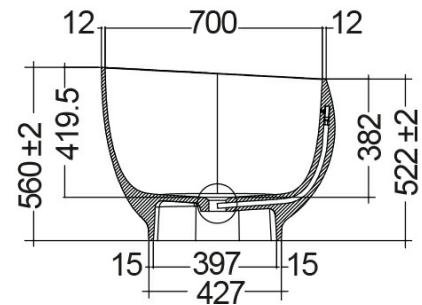

RAK-CLOUD MATT WHITE - CLOBT14075500

Bañeras

RAK
CERAMICS

Technical specifications

Dimensiones:	753 x 1400 mm
Peso:	125 Kg
Color:	MATT WHITE - 500
Suites:	RAK-CLOUD

Code	Nombre
CLOBT14075500	RAK-CLOUD BATHTUB MATT WHITE 140X758CM

Dimensions: All dimensions in mm tolerance $\pm 5\%$ for below 200mm and $\pm 3\%$ for above 200mm.
Note: Due to a continuing development programme to improve design and performance, the manufacturer reserves all rights to vary specifications without prior information.
Please note accessories are for photographic use only.