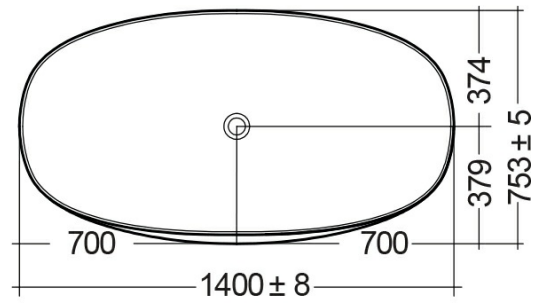

RAK-CLOUD MATT WHITE - CLOBT14075500

Bañeras

RAK
CERAMICS

Technical specifications

Dimensiones:	753 x 1400 mm
Peso:	125 Kg
Color:	MATT WHITE - 500
Suites:	RAK-CLOUD

Code	Nombre
CLOBT14075500	RAK-CLOUD BATHTUB MATT WHITE 140X758CM

Dimensions: All dimensions in mm tolerance $\pm 5\%$ for below 200mm and $\pm 3\%$ for above 200mm.
Note: Due to a continuing development programme to improve design and performance, the manufacturer reserves all rights to vary specifications without prior information.
Please note accessories are for photographic use only.