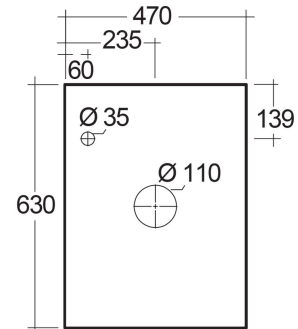

RAK-PRECIOUS - PRESL06347100C - CARRARA

RAK
CERAMICS

RAK-PRECIOUS - PRESL06347100C - CARRARA

Technical specifications

Dimensiones: 630 x 470 mm

Color: Carrara - 100

Code:

Suites: [RAK-PRECIOUS](#)

Code	Nombre
PRESL06347100C	COUNTER TOP SLAB 100-CARRARA 60 CM - FOR ROUND WASHBASINS

Dimensions: All dimensions in mm tolerance $\pm 5\%$ for below 200mm and $\pm 3\%$ for above 200mm.

Note: Due to a continuing development programme to improve design and performance, the manufacturer reserves all rights to vary specifications without prior information.