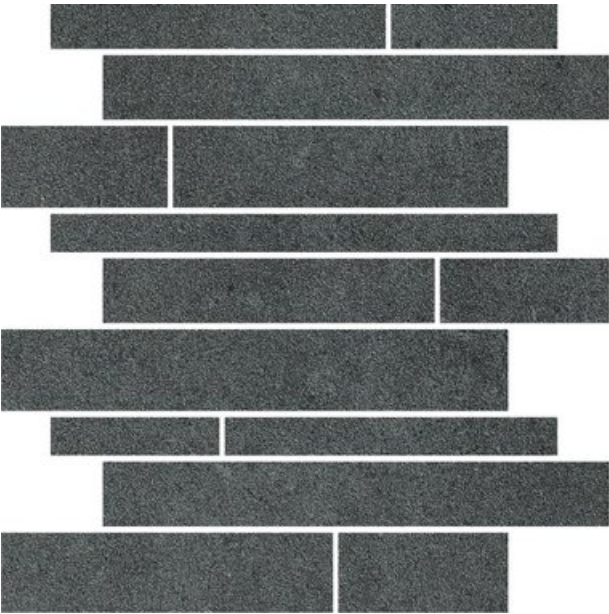

SURFACE 2.0

SURFACE 2.0 ASH

PRODUCT CODE	AM-GZSUR-AS.LP/BRK
SIZE	30X30CM
SERIES	SURFACE 2.0
COLOR	ASH (GREY)
TECHNOLOGY	PORCELAIN TILES, DIGITAL
STRUCTURE	SMOOTH
SURFACE LOOK	MATT
EDGE	RECTIFIED
THICKNESS	9 MM
UNITY MEASURE	M ²