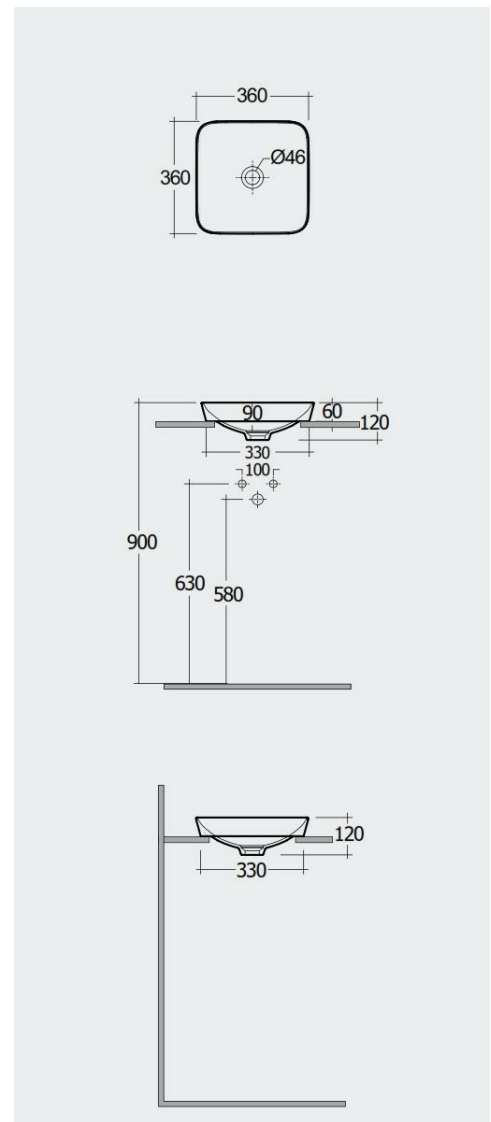

RAK-VARIANT - VARDI43600AWHA

Wash basin | Drop In

RAK
CERAMICS

Technical specifications

Dimensions: 360 x 360 mm

Weight: 4.7 Kg

Color: Alpine White

Shape of basin: Square

Suites: [RAK-VARIANT](#)

Code Name

VARDI43600AWHA SQUARED DROP IN BASIN 36 CM - VARDI43600AWHA

Dimensions: All dimensions in mm. Tolerance of vitreous china & fireclay items: $\pm 5\%$ for below 200mm and $\pm 3\%$ for above 200mm; for all other items tolerance $\pm 1\%$. Note: Due to a continuing development program to improve design and performance, the manufacturer reserves all rights to vary specifications without prior information. Please note accessories are for photographic use only.