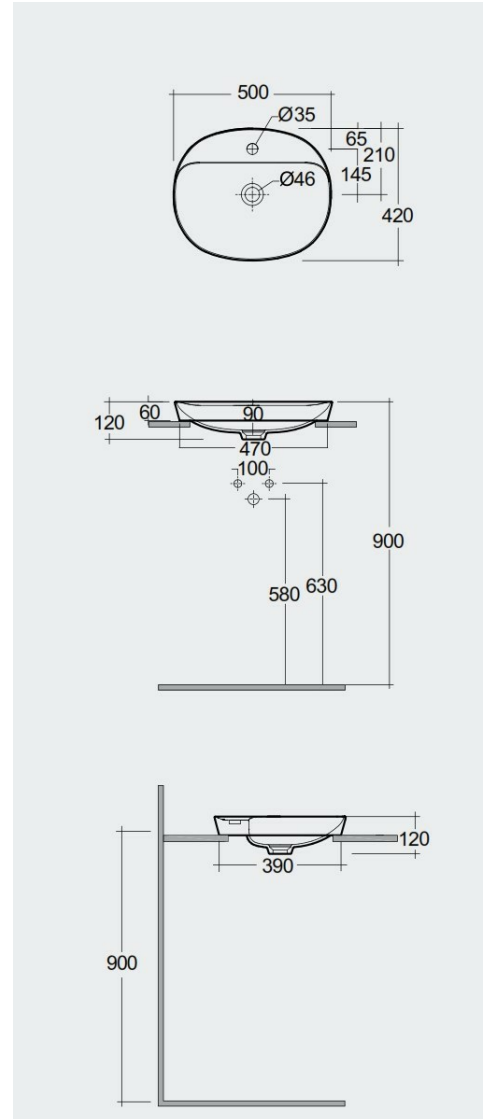

RAK-VARIANT - VARDI25001AWHA

Wash basin | Drop In

RAK
CERAMICS

Technical specifications

Dimensions: 500 x 420 mm

Weight: 6.5 Kg

Color: Alpine White

Shape of basin: Oval

Suites: [RAK-VARIANT](#)

Code Name

VARDI25001AWHA OVAL DROP IN WASH BASIN WITH TAP HOLE 50 CM -
VARDI25001AWHA

Dimensions: All dimensions in mm. Tolerance of vitreous china & fireclay items: $\pm 5\%$ for below 200mm and $\pm 3\%$ for above 200mm; for all other items tolerance $\pm 1\%$. Note: Due to a continuing development program to improve design and performance, the manufacturer reserves all rights to vary specifications without prior information. Please note accessories are for photographic use only.