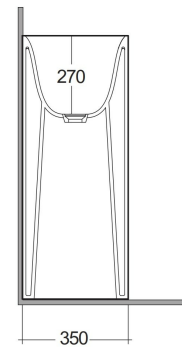

RAK-PETIT WITH RAK-PROTEK

Wash basin | Free Standing

RAK
CERAMICS

Technical specifications

Dimensions: 360 x 360 mm

Color: Alpine White

Shape of basin: Square

Suites: [RAK-Petit](#)
[RAK-SANIT](#)

Code	Name
PETFS236009WHA	RAK-PETIT SUARED FREE STANDING WASHBASIN 36 CM W/O TAP HOLE WITH RAK_PROTEK

Dimensions: All dimensions in mm. Tolerance of vitreous china & fireclay items: $\pm 5\%$ for below 200mm and $\pm 3\%$ for above 200mm; for all other items tolerance $\pm 1\%$. Note: Due to a continuing development program to improve design and performance, the manufacturer reserves all rights to vary specifications without prior information. Please note accessories are for photographic use only.