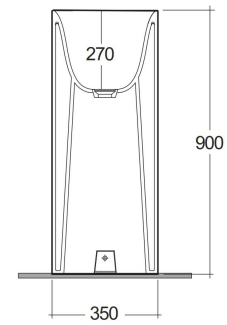

RAK-PETIT WITH RAK-PROTEK

Wash basin | Free Standing

RAK
CERAMICS

Technical specifications

Dimensions: 360 x 360 mm

Color: Alpine White

Shape of basin: Square

Suites: [RAK-Petit](#)
[RAK-SANIT](#)

Code	Name
PETFS236009WHA	RAK-PETIT SUARED FREE STANDING WASHBASIN 36 CM W/O TAP HOLE WITH RAK_PROTEK

Dimensions: All dimensions in mm. Tolerance of vitreous china & fireclay items: $\pm 5\%$ for below 200mm and $\pm 3\%$ for above 200mm; for all other items tolerance $\pm 1\%$. Note: Due to a continuing development program to improve design and performance, the manufacturer reserves all rights to vary specifications without prior information. Please note accessories are for photographic use only.