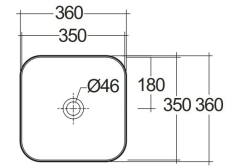

RAK-PETIT WITH RAK-PROTEK

Wash basin | Free Standing

RAK
CERAMICS

Technical specifications

Dimensions: 360 x 360 mm

Color: Alpine White

Shape of basin: Square

Suites: [RAK-Petit](#)
[RAK-SANIT](#)

Code	Name
PETFS236009WHA	RAK-PETIT SUARED FREE STANDING WASHBASIN 36 CM W/O TAP HOLE WITH RAK_PROTEK

Dimensions: All dimensions in mm. Tolerance of vitreous china & fireclay items: $\pm 5\%$ for below 200mm and $\pm 3\%$ for above 200mm; for all other items tolerance $\pm 1\%$. Note: Due to a continuing development program to improve design and performance, the manufacturer reserves all rights to vary specifications without prior information. Please note accessories are for photographic use only.