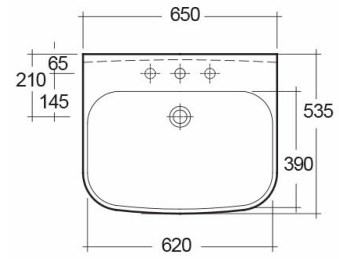

RAK-ORIGIN

Wash basin | Half Pedestal

RAK
CERAMICS

Technical specifications

Dimensions:	650 x 535 mm
Weight:	26 Kg
Color:	Alpine White
Shape of basin:	Rounded Rectangle
Overflow hole:	yes
Suites:	RAK-ORIGIN

Code	Name
REPD00002	CAROLINE HALF PEDESTAL

Dimensions: All dimensions in mm. Tolerance of vitreous china & fireclay items: $\pm 5\%$ for below 200mm and $\pm 3\%$ for above 200mm; for all other items tolerance $\pm 1\%$. Note: Due to a continuing development program to improve design and performance, the manufacturer reserves all rights to vary specifications without prior information. Please note accessories are for photographic use only.