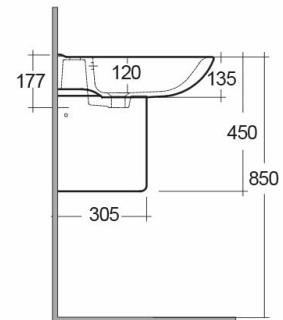

RAK-ORIGIN

Wash basin | Half Pedestal

RAK
CERAMICS

Technical specifications

Dimensions:	650 x 535 mm
Weight:	26 Kg
Color:	Alpine White
Shape of basin:	Rounded Rectangle
Overflow hole:	yes
Suites:	RAK-ORIGIN

Code	Name
REPD00002	CAROLINE HALF PEDESTAL

Dimensions: All dimensions in mm. Tolerance of vitreous china & fireclay items: $\pm 5\%$ for below 200mm and $\pm 3\%$ for above 200mm; for all other items tolerance $\pm 1\%$. Note: Due to a continuing development program to improve design and performance, the manufacturer reserves all rights to vary specifications without prior information. Please note accessories are for photographic use only.