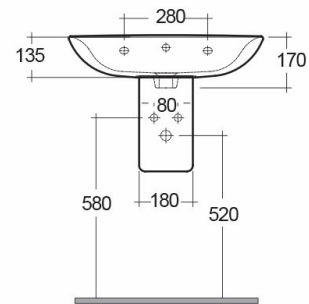

RAK-ORIGIN

Wash basin | Half Pedestal

RAK
CERAMICS

Technical specifications

Dimensions:	650 x 535 mm
Weight:	26 Kg
Color:	Alpine White
Shape of basin:	Rounded Rectangle
Overflow hole:	yes
Suites:	RAK-ORIGIN

Code	Name
REPD00002	CAROLINE HALF PEDESTAL

Dimensions: All dimensions in mm. Tolerance of vitreous china & fireclay items: $\pm 5\%$ for below 200mm and $\pm 3\%$ for above 200mm; for all other items tolerance $\pm 1\%$. Note: Due to a continuing development program to improve design and performance, the manufacturer reserves all rights to vary specifications without prior information. Please note accessories are for photographic use only.