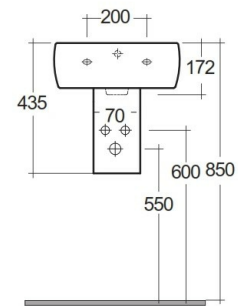

RAK-METROPOLITAN

Wash basin | Half Pedestal

RAK
CERAMICS

Technical specifications

Dimensions:	420 x 345 mm
Weight:	17 Kg
Color:	Alpine White
Shape of basin:	Rounded Rectangle
Overflow hole:	yes
Suites:	RAK-METROPOLITAN

Code	Name
MP0103WHA	METROPOLITAN HALF PEDESTAL
MP0701AWHA	METROPOLITAN WASH BASIN 42CM

Dimensions: All dimensions in mm. Tolerance of vitreous china & fireclay items: $\pm 5\%$ for below 200mm and $\pm 3\%$ for above 200mm; for all other items tolerance $\pm 1\%$. Note: Due to a continuing development program to improve design and performance, the manufacturer reserves all rights to vary specifications without prior information. Please note accessories are for photographic use only.