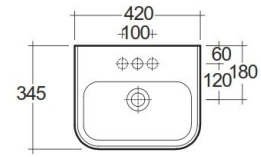

RAK-METROPOLITAN

Wash basin | Half Pedestal

RAK
CERAMICS

Technical specifications

Dimensions:	420 x 345 mm
Weight:	17 Kg
Color:	Alpine White
Shape of basin:	Rounded Rectangle
Overflow hole:	yes
Suites:	RAK-METROPOLITAN

Code	Name
MP0103WHA	METROPOLITAN HALF PEDESTAL
MP0701AWHA	METROPOLITAN WASH BASIN 42CM

Dimensions: All dimensions in mm. Tolerance of vitreous china & fireclay items: $\pm 5\%$ for below 200mm and $\pm 3\%$ for above 200mm; for all other items tolerance $\pm 1\%$. Note: Due to a continuing development program to improve design and performance, the manufacturer reserves all rights to vary specifications without prior information. Please note accessories are for photographic use only.