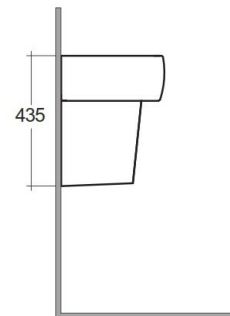

RAK-METROPOLITAN

Wash basin | Half Pedestal

RAK
CERAMICS

Technical specifications

Dimensions:	420 x 345 mm
Weight:	17 Kg
Color:	Alpine White
Shape of basin:	Rounded Rectangle
Overflow hole:	yes
Suites:	RAK-METROPOLITAN

Code	Name
MP0103WHA	METROPOLITAN HALF PEDESTAL
MP0701AWHA	METROPOLITAN WASH BASIN 42CM

Dimensions: All dimensions in mm. Tolerance of vitreous china & fireclay items: $\pm 5\%$ for below 200mm and $\pm 3\%$ for above 200mm; for all other items tolerance $\pm 1\%$. Note: Due to a continuing development program to improve design and performance, the manufacturer reserves all rights to vary specifications without prior information. Please note accessories are for photographic use only.