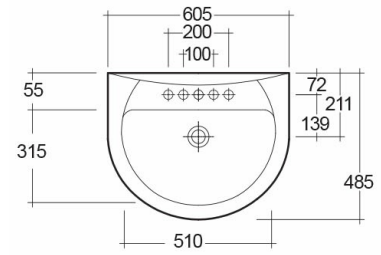

RAK-KARLA

Wash basin | Half Pedestal

RAK
CERAMICS

Technical specifications

Dimensions: 600 x 485 mm

Weight: 19 Kg

Color: Alpine White

Shape of basin: Oval

Overflow hole: yes

Suites: [RAK-KARLA](#)

Code	Name
KAWB00004	KARLA WASH BASIN 60CM
KAPD00002	KARLA HALF PEDESTAL

Dimensions: All dimensions in mm. Tolerance of vitreous china & fireclay items: $\pm 5\%$ for below 200mm and $\pm 3\%$ for above 200mm; for all other items tolerance $\pm 1\%$. Note: Due to a continuing development program to improve design and performance, the manufacturer reserves all rights to vary specifications without prior information. Please note accessories are for photographic use only.