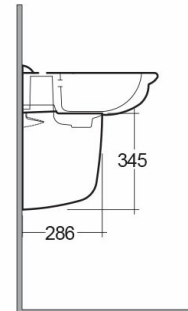

RAK-KARLA

Wash basin | Half Pedestal

RAK
CERAMICS

Technical specifications

Dimensions: 600 x 485 mm

Weight: 19 Kg

Color: Alpine White

Shape of basin: Oval

Overflow hole: yes

Suites: [RAK-KARLA](#)

Code	Name
KAWB00004	KARLA WASH BASIN 60CM
KAPD00002	KARLA HALF PEDESTAL

Dimensions: All dimensions in mm. Tolerance of vitreous china & fireclay items: $\pm 5\%$ for below 200mm and $\pm 3\%$ for above 200mm; for all other items tolerance $\pm 1\%$. Note: Due to a continuing development program to improve design and performance, the manufacturer reserves all rights to vary specifications without prior information. Please note accessories are for photographic use only.