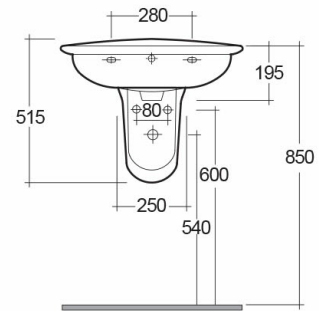

RAK-KARLA

Wash basin | Half Pedestal

RAK
CERAMICS

Technical specifications

Dimensions: 600 x 485 mm

Weight: 19 Kg

Color: Alpine White

Shape of basin: Oval

Overflow hole: yes

Suites: [RAK-KARLA](#)

Code	Name
KAWB00004	KARLA WASH BASIN 60CM
KAPD00002	KARLA HALF PEDESTAL

Dimensions: All dimensions in mm. Tolerance of vitreous china & fireclay items: $\pm 5\%$ for below 200mm and $\pm 3\%$ for above 200mm; for all other items tolerance $\pm 1\%$. Note: Due to a continuing development program to improve design and performance, the manufacturer reserves all rights to vary specifications without prior information. Please note accessories are for photographic use only.