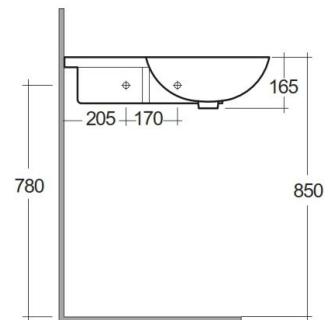

### Technical specifications

Dimensions: 675 x 430 mm

Weight: 12 Kg

Color: Alpine White

Shape of basin: Round

Ledge: yes

Code	Name
LAGI00002	GINA WASH BASIN LEFT 67CM

Dimensions: All dimensions in mm. Tolerance of vitreous china & fireclay items:  $\pm 5\%$  for below 200mm and  $\pm 3\%$  for above 200mm; for all other items tolerance  $\pm 1\%$ . Note: Due to a continuing development program to improve design and performance, the manufacturer reserves all rights to vary specifications without prior information. Please note accessories are for photographic use only.