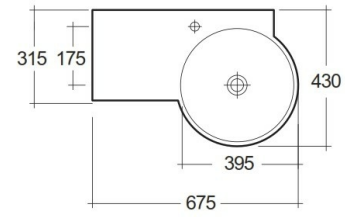

### Technical specifications

Dimensions: 675 x 430 mm

Weight: 12 Kg

Color: Alpine White

Shape of basin: Round

Ledge: yes

Code	Name
LAGI00002	GINA WASH BASIN LEFT 67CM

Dimensions: All dimensions in mm. Tolerance of vitreous china & fireclay items:  $\pm 5\%$  for below 200mm and  $\pm 3\%$  for above 200mm; for all other items tolerance  $\pm 1\%$ . Note: Due to a continuing development program to improve design and performance, the manufacturer reserves all rights to vary specifications without prior information. Please note accessories are for photographic use only.