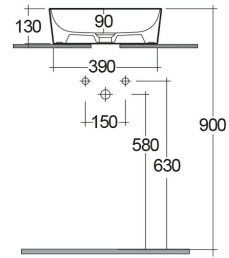

RAK-FEELING WB SLIM - FEECT4200504A

Wash basin | Counter Top

RAK
CERAMICS

Technical specifications

Dimensions:	420 x 420 mm
Weight:	8.7 Kg
Color:	MATT BLACK - 504
Shape of basin:	Round
Suites:	RAK-FEELING WASHBASINS

Code	Name
FEECT4200504A	RAK-SLIM - ROUND WASH BASIN MATT BLACK 504 - 42 CM

Dimensions: All dimensions in mm. Tolerance of vitreous china & fireclay items: $\pm 5\%$ for below 200mm and $\pm 3\%$ for above 200mm; for all other items tolerance $\pm 1\%$. Note: Due to a continuing development program to improve design and performance, the manufacturer reserves all rights to vary specifications without prior information. Please note accessories are for photographic use only.