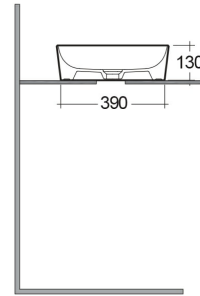

RAK-FEELING WB SLIM - FEECT4200504A

Wash basin | Counter Top

RAK
CERAMICS

Technical specifications

Dimensions:	420 x 420 mm
Weight:	8.7 Kg
Color:	MATT BLACK - 504
Shape of basin:	Round
Suites:	RAK-FEELING WASHBASINS

Code	Name
FEECT4200504A	RAK-SLIM - ROUND WASH BASIN MATT BLACK 504 - 42 CM

Dimensions: All dimensions in mm. Tolerance of vitreous china & fireclay items: $\pm 5\%$ for below 200mm and $\pm 3\%$ for above 200mm; for all other items tolerance $\pm 1\%$. Note: Due to a continuing development program to improve design and performance, the manufacturer reserves all rights to vary specifications without prior information. Please note accessories are for photographic use only.