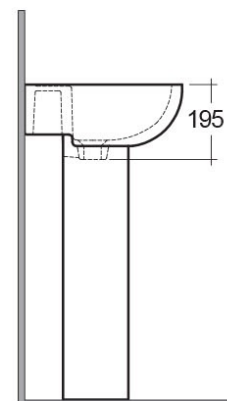

RAK-COMPACT

Wash basin | Pedestal

RAK
CERAMICS

Technical specifications

Dimensions: 545 x 410 mm

Weight: 23 Kg

Color: Alpine White

Shape of basin: Oval

Overflow hole: yes

Suites: [RAK-COMPACT](#)

Code	Name
CO0801AWHA	COMPACT WASH BASIN 55CM
ER02AWHA	EUROPA PEDESTAL

Dimensions: All dimensions in mm tolerance $\pm 5\%$ for below 200mm and $\pm 3\%$ for above 200mm.