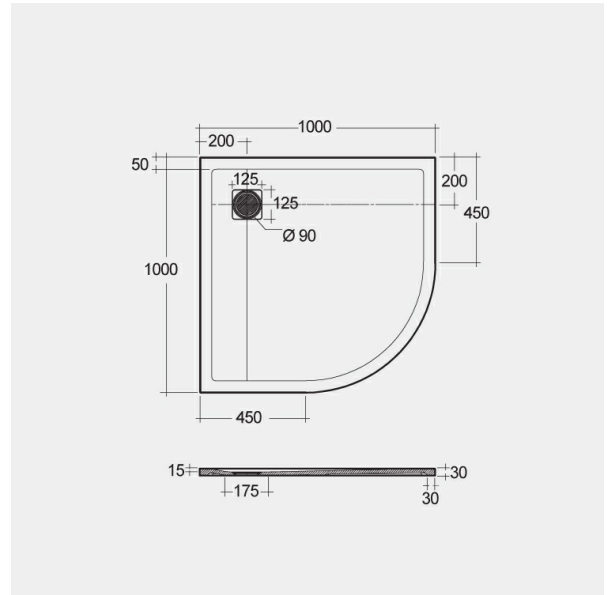

RAK-FEELING - RFQU100100S504

Shower Tray

RAK
CERAMICS

Technical specifications

Dimensions: 1000 x 1000 mm

Color: Black

Suites: [RAK-FEELING SHOWERTRAYS](#)

Code	Name
RFQU100100S504	RAK-FEELING QUADRANT 100X100 CM

Dimensions: All dimensions in mm tolerance $\pm 5\%$ for below 200mm and $\pm 3\%$ for above 200mm.

Note: Due to a continuing development programme to improve design and performance, the manufacturer reserves all rights to vary specifications without prior information.