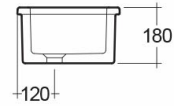

RAK-LAB 2

Drop In | Kitchen Sink

Technical specifications

Dimensions: 330 x 330 mm

Weight: 15 Kg

Color: Alpine White

Code	Name
OC163AWHA	LAB KITCHEN SINK # 2

Dimensions: All dimensions in mm. Tolerance of vitreous china & fireclay items: $\pm 5\%$ for below 200mm and $\pm 3\%$ for above 200mm; for all other items tolerance $\pm 1\%$. Note: Due to a continuing development program to improve design and performance, the manufacturer reserves all rights to vary specifications without prior information. Please note accessories are for photographic use only.