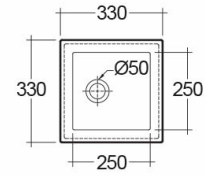

RAK-LAB 2

Drop In | Kitchen Sink

Technical specifications

Dimensions: 330 x 330 mm

Weight: 15 Kg

Color: Alpine White

Code	Name
OC163AWHA	LAB KITCHEN SINK # 2

Dimensions: All dimensions in mm. Tolerance of vitreous china & fireclay items: $\pm 5\%$ for below 200mm and $\pm 3\%$ for above 200mm; for all other items tolerance $\pm 1\%$. Note: Due to a continuing development program to improve design and performance, the manufacturer reserves all rights to vary specifications without prior information. Please note accessories are for photographic use only.