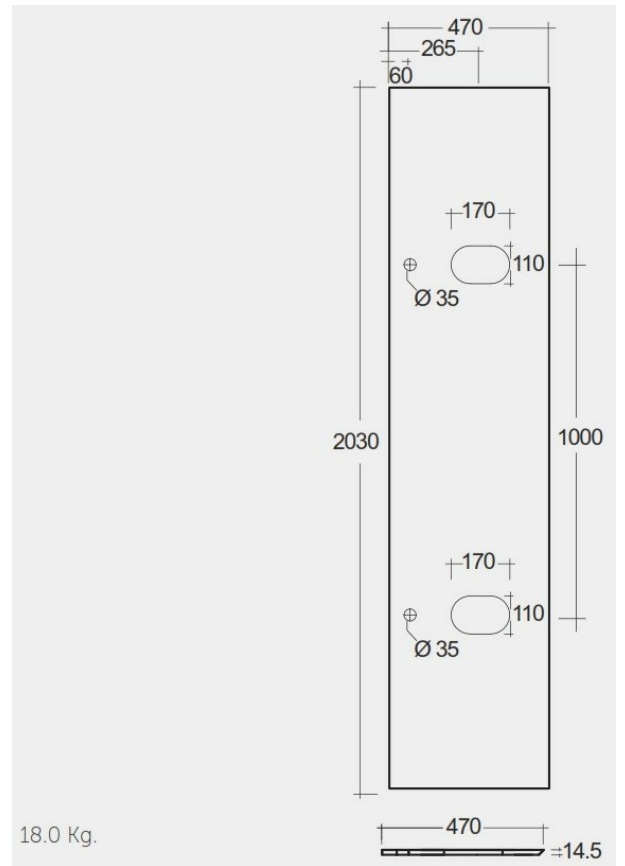

RAK-PRECIOUS - PRESL20347105A - UNI DARK BLACK

Furniture Countertops, Uni Dark Black - 105

RAK
CERAMICS

Technical specifications

Dimensions: 2030 x None mm

Weight: 18 Kg

Color: Uni Dark Black - 105

Suites: [RAK-PRECIOUS](#)

Code Name

PRESL20347105A RAK-PRECIOUS COUNTER TOP SLAB - CUT TYPE A - 203 CM
- UNI DARK BLACK

Dimensions: All dimensions in mm. Tolerance of vitreous china & fireclay items: $\pm 5\%$ for below 200mm and $\pm 3\%$ for above 200mm; for all other items tolerance $\pm 1\%$. Note: Due to a continuing development program to improve design and performance, the manufacturer reserves all rights to vary specifications without prior information. Please note accessories are for photographic use only.