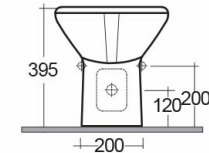

RAK-ORIENT

Bidets | Floor Standing

RAK
CERAMICS

Technical specifications

Dimensions: 375 x 560 mm

Weight: 18 Kg

Color: Alpine White

Parts: ORBI00001 - ORIENT BIDET BACK OPEN 56CM

Suites: [RAK-ORIENT](#)

Code	Name
ORBI00001	ORIENT BIDET BACK OPEN 56CM

Dimensions: All dimensions in mm. Tolerance of vitreous china & fireclay items: $\pm 5\%$ for below 200mm and $\pm 3\%$ for above 200mm; for all other items tolerance $\pm 1\%$. Note: Due to a continuing development program to improve design and performance, the manufacturer reserves all rights to vary specifications without prior information. Please note accessories are for photographic use only.