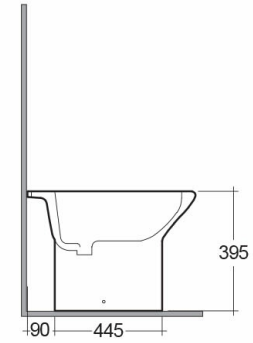

RAK-ORIENT

Bidets | Floor Standing

RAK
CERAMICS

Technical specifications

Dimensions: 375 x 560 mm

Weight: 18 Kg

Color: Alpine White

Parts: ORBI00001 - ORIENT BIDET BACK OPEN 56CM

Suites: [RAK-ORIENT](#)

Code	Name
ORBI00001	ORIENT BIDET BACK OPEN 56CM

Dimensions: All dimensions in mm. Tolerance of vitreous china & fireclay items: $\pm 5\%$ for below 200mm and $\pm 3\%$ for above 200mm; for all other items tolerance $\pm 1\%$. Note: Due to a continuing development program to improve design and performance, the manufacturer reserves all rights to vary specifications without prior information. Please note accessories are for photographic use only.