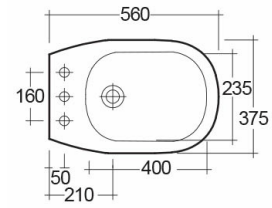

RAK-ORIENT

Bidets | Floor Standing

RAK
CERAMICS

Technical specifications

Dimensions: 375 x 560 mm

Weight: 18 Kg

Color: Alpine White

Parts: ORBI00001 - ORIENT BIDET BACK OPEN 56CM

Suites: [RAK-ORIENT](#)

Code	Name
ORBI00001	ORIENT BIDET BACK OPEN 56CM

Dimensions: All dimensions in mm. Tolerance of vitreous china & fireclay items: $\pm 5\%$ for below 200mm and $\pm 3\%$ for above 200mm; for all other items tolerance $\pm 1\%$. Note: Due to a continuing development program to improve design and performance, the manufacturer reserves all rights to vary specifications without prior information. Please note accessories are for photographic use only.