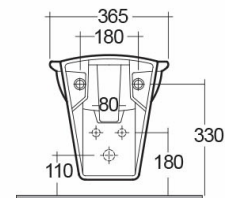

RAK-KARLA

Bidets | Wall Hung

RAK
CERAMICS

Technical specifications

Dimensions: 365 x 550 mm

Weight: 19 Kg

Color: Alpine White

Parts: KR08AWHA - KARLA BIDET WALL HUNG 55CM

Suites: [RAK-KARLA](#)

Code	Name
KR08AWHA	KARLA BIDET WALL HUNG 55CM

Dimensions: All dimensions in mm. Tolerance of vitreous china & fireclay items: $\pm 5\%$ for below 200mm and $\pm 3\%$ for above 200mm; for all other items tolerance $\pm 1\%$. Note: Due to a continuing development program to improve design and performance, the manufacturer reserves all rights to vary specifications without prior information. Please note accessories are for photographic use only.