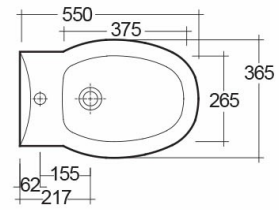

RAK-KARLA

Bidets | Wall Hung

RAK
CERAMICS

Technical specifications

Dimensions: 365 x 550 mm

Weight: 19 Kg

Color: Alpine White

Parts: KR08AWHA - KARLA BIDET WALL HUNG 55CM

Suites: [RAK-KARLA](#)

Code	Name
KR08AWHA	KARLA BIDET WALL HUNG 55CM

Dimensions: All dimensions in mm. Tolerance of vitreous china & fireclay items: $\pm 5\%$ for below 200mm and $\pm 3\%$ for above 200mm; for all other items tolerance $\pm 1\%$. Note: Due to a continuing development program to improve design and performance, the manufacturer reserves all rights to vary specifications without prior information. Please note accessories are for photographic use only.