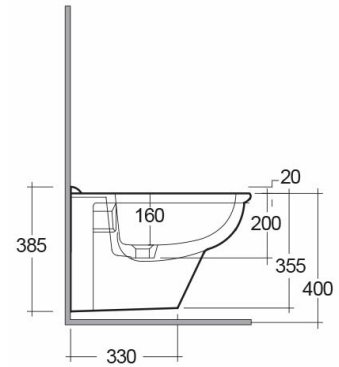

RAK-KARLA

Bidets | Wall Hung

RAK
CERAMICS

Technical specifications

Dimensions: 365 x 550 mm

Weight: 19 Kg

Color: Alpine White

Parts: KR08AWHA - KARLA BIDET WALL HUNG 55CM

Suites: [RAK-KARLA](#)

Code	Name
KR08AWHA	KARLA BIDET WALL HUNG 55CM

Dimensions: All dimensions in mm. Tolerance of vitreous china & fireclay items: $\pm 5\%$ for below 200mm and $\pm 3\%$ for above 200mm; for all other items tolerance $\pm 1\%$. Note: Due to a continuing development program to improve design and performance, the manufacturer reserves all rights to vary specifications without prior information. Please note accessories are for photographic use only.