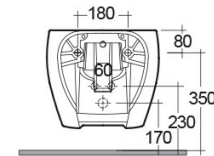

### Technical specifications

Dimensions: 560 x 400 mm

Weight: 23 Kg

Color: Alpine White

Parts: CLOBD2101AWHA - RAK-CLOUD WALL HUNG BIDET ALPINE WHITE 56CM

Suites: [RAK-CLOUD](#)

Code	Name
CLOBD2101AWHA	RAK-CLOUD WALL HUNG BIDET ALPINE WHITE 56CM

Dimensions: All dimensions in mm. Tolerance of vitreous china & fireclay items:  $\pm 5\%$  for below 200mm and  $\pm 3\%$  for above 200mm; for all other items tolerance  $\pm 1\%$ . Note: Due to a continuing development program to improve design and performance, the manufacturer reserves all rights to vary specifications without prior information. Please note accessories are for photographic use only.