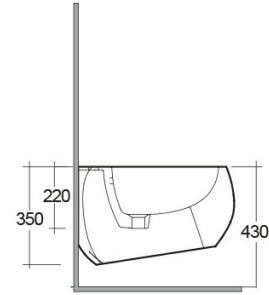

### Technical specifications

Dimensions: 560 x 400 mm

Weight: 23 Kg

Color: Alpine White

Parts: CLOBD2101AWHA - RAK-CLOUD WALL HUNG BIDET ALPINE WHITE 56CM

Suites: [RAK-CLOUD](#)

Code	Name
CLOBD2101AWHA	RAK-CLOUD WALL HUNG BIDET ALPINE WHITE 56CM

Dimensions: All dimensions in mm. Tolerance of vitreous china & fireclay items:  $\pm 5\%$  for below 200mm and  $\pm 3\%$  for above 200mm; for all other items tolerance  $\pm 1\%$ . Note: Due to a continuing development program to improve design and performance, the manufacturer reserves all rights to vary specifications without prior information. Please note accessories are for photographic use only.