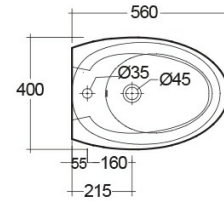

### Technical specifications

Dimensions: 560 x 400 mm

Weight: 23 Kg

Color: Alpine White

Parts: CLOBD2101AWHA - RAK-CLOUD WALL HUNG BIDET ALPINE WHITE 56CM

Suites: [RAK-CLOUD](#)

Code	Name
CLOBD2101AWHA	RAK-CLOUD WALL HUNG BIDET ALPINE WHITE 56CM

Dimensions: All dimensions in mm. Tolerance of vitreous china & fireclay items:  $\pm 5\%$  for below 200mm and  $\pm 3\%$  for above 200mm; for all other items tolerance  $\pm 1\%$ . Note: Due to a continuing development program to improve design and performance, the manufacturer reserves all rights to vary specifications without prior information. Please note accessories are for photographic use only.