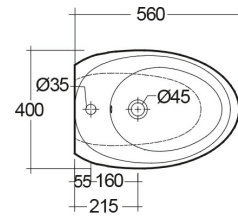

RAK-CLOUD W/HIDDEN FIXATIONS

Bidets | Back To Wall

RAK
CERAMICS

Technical specifications

Dimensions: 560 x 400 mm

Weight: 25 Kg

Color: Alpine White

Parts: CLOBD2015AWHA - RAK-CLOUD BIDET ALPINE WHITE 56CM

Suites: [RAK-CLOUD](#)

| Code | Name |
|---------------|-----------------------------------|
| CLOBD2015AWHA | RAK-CLOUD BIDET ALPINE WHITE 56CM |

Dimensions: All dimensions in mm. Tolerance of vitreous china & fireclay items: $\pm 5\%$ for below 200mm and $\pm 3\%$ for above 200mm; for all other items tolerance $\pm 1\%$. Note: Due to a continuing development program to improve design and performance, the manufacturer reserves all rights to vary specifications without prior information. Please note accessories are for photographic use only.