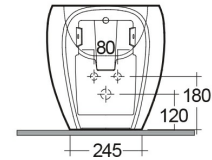

RAK-CLOUD W/HIDDEN FIXATIONS

Bidets | Back To Wall

RAK
CERAMICS

Technical specifications

Dimensions: 560 x 400 mm

Weight: 25 Kg

Color: Alpine White

Parts: CLOBD2015AWHA - RAK-CLOUD BIDET ALPINE WHITE 56CM

Suites: [RAK-CLOUD](#)

| Code | Name |
|---------------|-----------------------------------|
| CLOBD2015AWHA | RAK-CLOUD BIDET ALPINE WHITE 56CM |

Dimensions: All dimensions in mm. Tolerance of vitreous china & fireclay items: $\pm 5\%$ for below 200mm and $\pm 3\%$ for above 200mm; for all other items tolerance $\pm 1\%$. Note: Due to a continuing development program to improve design and performance, the manufacturer reserves all rights to vary specifications without prior information. Please note accessories are for photographic use only.