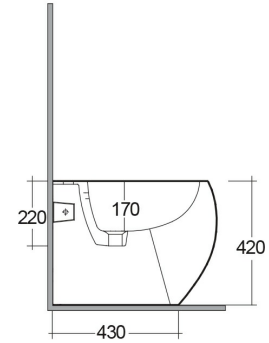

RAK-CLOUD W/HIDDEN FIXATIONS

Bidets | Back To Wall

RAK
CERAMICS

Technical specifications

Dimensions: 560 x 400 mm

Weight: 25 Kg

Color: Alpine White

Parts: CLOBD2015AWHA - RAK-CLOUD BIDET ALPINE WHITE 56CM

Suites: [RAK-CLOUD](#)

| Code | Name |
|---------------|-----------------------------------|
| CLOBD2015AWHA | RAK-CLOUD BIDET ALPINE WHITE 56CM |

Dimensions: All dimensions in mm. Tolerance of vitreous china & fireclay items: $\pm 5\%$ for below 200mm and $\pm 3\%$ for above 200mm; for all other items tolerance $\pm 1\%$. Note: Due to a continuing development program to improve design and performance, the manufacturer reserves all rights to vary specifications without prior information. Please note accessories are for photographic use only.