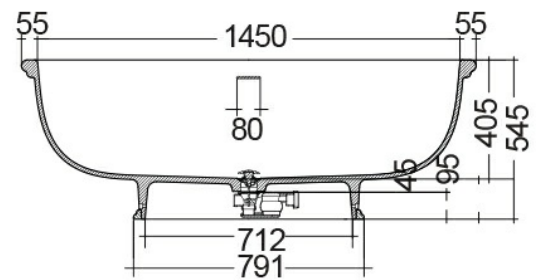

RAK-WASHINGTON - WTBT15681514 - MATT CAPPUCCINO - 514

RAK
CERAMICS

Bathtubs

Technical specifications

Dimensions:	1560 x 810 mm
Water capacity:	250 l
Weight:	91 Kg
Color:	MATT CAPPUCCINO - 514
Suites:	RAK-WASHINGTON

Code	Name
WTBT15681514	RAK-WASHINGTON FREE STANDING BATHTUB - 156X81

Dimensions: All dimensions in mm. Tolerance of vitreous china & fireclay items: $\pm 5\%$ for below 200mm and $\pm 3\%$ for above 200mm; for all other items tolerance $\pm 1\%$. Note: Due to a continuing development program to improve design and performance, the manufacturer reserves all rights to vary specifications without prior information. Please note accessories are for photographic use only.