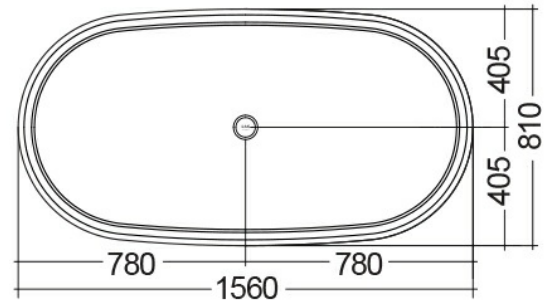

RAK-WASHINGTON - WTBT15681514 - MATT CAPPUCCINO - 514

RAK
CERAMICS

Bathtubs

Technical specifications

Dimensions:	1560 x 810 mm
Water capacity:	250 l
Weight:	91 Kg
Color:	MATT CAPPUCCINO - 514
Suites:	RAK-WASHINGTON

Code	Name
WTBT15681514	RAK-WASHINGTON FREE STANDING BATHTUB - 156X81

Dimensions: All dimensions in mm. Tolerance of vitreous china & fireclay items: $\pm 5\%$ for below 200mm and $\pm 3\%$ for above 200mm; for all other items tolerance $\pm 1\%$. Note: Due to a continuing development program to improve design and performance, the manufacturer reserves all rights to vary specifications without prior information. Please note accessories are for photographic use only.