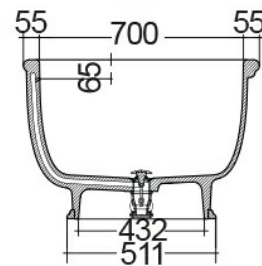

RAK-WASHINGTON - WTBT15681514 - MATT CAPPUCCINO - 514

RAK
CERAMICS

Bathtubs

Technical specifications

Dimensions:	1560 x 810 mm
Water capacity:	250 l
Weight:	91 Kg
Color:	MATT CAPPUCCINO - 514
Suites:	RAK-WASHINGTON

Code	Name
WTBT15681514	RAK-WASHINGTON FREE STANDING BATHTUB - 156X81

Dimensions: All dimensions in mm. Tolerance of vitreous china & fireclay items: $\pm 5\%$ for below 200mm and $\pm 3\%$ for above 200mm; for all other items tolerance $\pm 1\%$. Note: Due to a continuing development program to improve design and performance, the manufacturer reserves all rights to vary specifications without prior information. Please note accessories are for photographic use only.