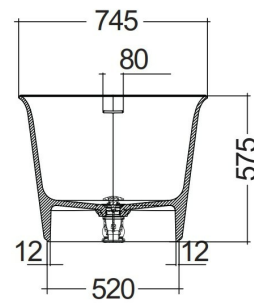

RAK-VALET - VALBT17075514

Bathtubs

RAK
CERAMICS

Technical specifications

Dimensions:	1700 x 745 mm
Water capacity:	278 l
Weight:	130 Kg
Color:	MATT CAPPUCCINO - 514
Suites:	RAK-VALET

Code	Name
VALBT17075514	RAK-VALET BATHTUB 170X75 CM - MATT CAPPUCCINO

Dimensions: All dimensions in mm. Tolerance of vitreous china & fireclay items: $\pm 5\%$ for below 200mm and $\pm 3\%$ for above 200mm; for all other items tolerance $\pm 1\%$. Note: Due to a continuing development program to improve design and performance, the manufacturer reserves all rights to vary specifications without prior information. Please note accessories are for photographic use only.