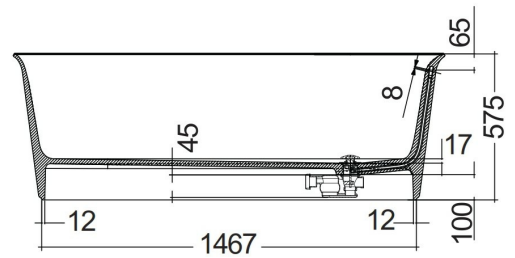

RAK-VALET - VALBT17075514

Bathtubs

RAK
CERAMICS

Technical specifications

Dimensions:	1700 x 745 mm
Water capacity:	278 l
Weight:	130 Kg
Color:	MATT CAPPUCCINO - 514
Suites:	RAK-VALET

Code	Name
VALBT17075514	RAK-VALET BATHTUB 170X75 CM - MATT CAPPUCCINO

Dimensions: All dimensions in mm. Tolerance of vitreous china & fireclay items: $\pm 5\%$ for below 200mm and $\pm 3\%$ for above 200mm; for all other items tolerance $\pm 1\%$. Note: Due to a continuing development program to improve design and performance, the manufacturer reserves all rights to vary specifications without prior information. Please note accessories are for photographic use only.