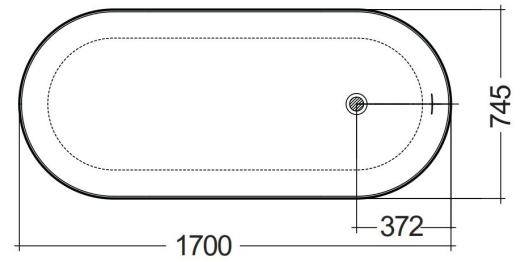

RAK-VALET - VALBT17075514

Bathtubs

RAK
CERAMICS

Technical specifications

Dimensions:	1700 x 745 mm
Water capacity:	278 l
Weight:	130 Kg
Color:	MATT CAPPUCCINO - 514
Suites:	RAK-VALET

Code	Name
VALBT17075514	RAK-VALET BATHTUB 170X75 CM - MATT CAPPUCCINO

Dimensions: All dimensions in mm. Tolerance of vitreous china & fireclay items: $\pm 5\%$ for below 200mm and $\pm 3\%$ for above 200mm; for all other items tolerance $\pm 1\%$. Note: Due to a continuing development program to improve design and performance, the manufacturer reserves all rights to vary specifications without prior information. Please note accessories are for photographic use only.