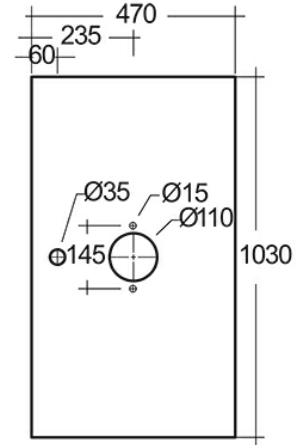

RAK-PRECIOUS - PRESL10347104D - BEHIND GREY COUNTER TOP SLAB - CUT TYPE D

RAK
CERAMICS

Technical specifications

Dimensions: 830 x 470 mm

Color: Behind Grey - 104

Code:

Suites: [RAK-PRECIOUS](#)

Code	Name
PRESL10347104D	COUNTER TOP SLAB 104-BEHIND GREY 100 CM - FOR RAK-MORNING WASHBASINS

Dimensions: All dimensions in mm tolerance $\pm 5\%$ for below 200mm and $\pm 3\%$ for above 200mm.

Note: Due to a continuing development programme to improve design and performance, the manufacturer reserves all rights to vary specifications without prior information.