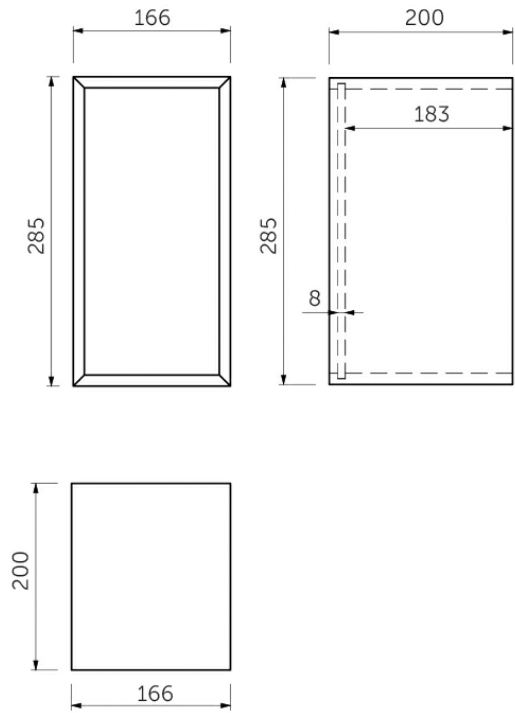

RAK-JOY - JOYDILB

BOTTOM DRAWER INSERT

RAK
CERAMICS

Technical specifications

Dimensions: 285 x 200 mm

Color: Chrome

Code:

Suites: [RAK-JOY](#)

Code	Name
JOYDILB	BOTTOM DRAWER INSERT

Dimensions: All dimensions in mm tolerance $\pm 5\%$ for below 200mm and $\pm 3\%$ for above 200mm.

Note: Due to a continuing development programme to improve design and performance, the manufacturer reserves all rights to vary specifications without prior information.