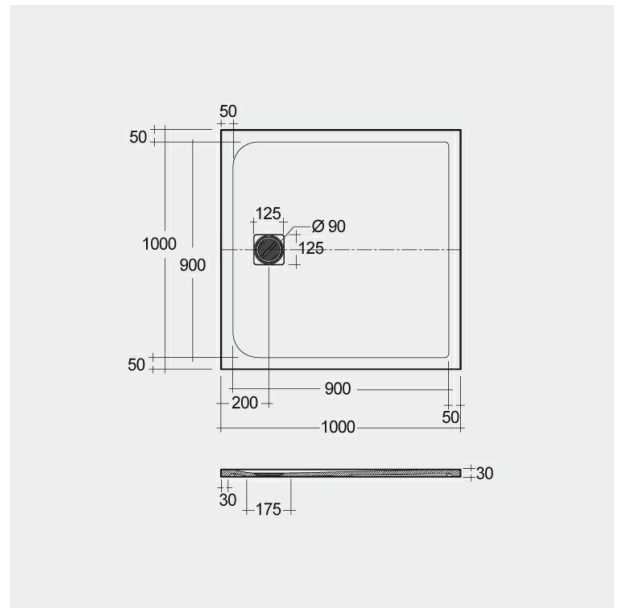

RAK-FEELING - RFST100100S514

Piatto Doccia

RAK
CERAMICS

Scheda tecnica

Dimensioni: 1000 x 1000 mm

Peso: 35.5 Kg

Colore: Cappuccino

Collezione: [RAK-FEELING SHOWERTRAYS](#)

Codice

Nome

RFST100100S514 RAK - FEELING 100 X 100 CM

Dimensions: All dimensions in mm. Tolerance of vitreous china & fireclay items: $\pm 5\%$ for below 200mm and $\pm 3\%$ for above 200mm; for all other items tolerance $\pm 1\%$. Note: Due to a continuing development program to improve design and performance, the manufacturer reserves all rights to vary specifications without prior information. Please note accessories are for photographic use only.