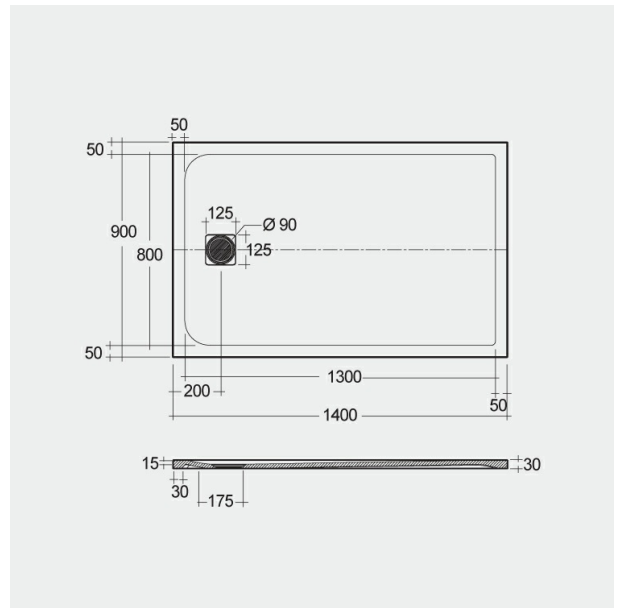

RAK-FEELING - RFST090140S505

Piatto Doccia

RAK
CERAMICS

Scheda tecnica

Dimensioni: 900 x 1400 mm

Peso: 45 Kg

Colore: Greige

Collezione: [RAK-FEELING SHOWERTRAYS](#)

Codice

Nome

RFST090140S505 RAK - FEELING 90 X 140 CM

Dimensions: All dimensions in mm. Tolerance of vitreous china & fireclay items: $\pm 5\%$ for below 200mm and $\pm 3\%$ for above 200mm; for all other items tolerance $\pm 1\%$. Note: Due to a continuing development program to improve design and performance, the manufacturer reserves all rights to vary specifications without prior information. Please note accessories are for photographic use only.