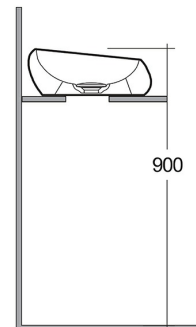

# RAK-CLOUD MATT WHITE - CLOCT6000500A

Lavabo | Appoggio

**RAK**  
CERAMICS

## Scheda tecnica

Dimensioni:	580 x 400 mm
Peso:	11 Kg
Colore:	Matt White
Forma:	Ovale
Collezione:	<a href="#">RAK-CLOUD</a>

Codice	Nome
CLOCT6000500A	RAK-CLOUD WASHBASIN MATT WHITE 58CM

Dimensions: All dimensions in mm. Tolerance of vitreous china & fireclay items:  $\pm 5\%$  for below 200mm and  $\pm 3\%$  for above 200mm; for all other items tolerance  $\pm 1\%$ . Note: Due to a continuing development program to improve design and performance, the manufacturer reserves all rights to vary specifications without prior information. Please note accessories are for photographic use only.