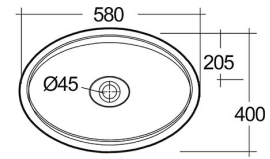

# RAK-CLOUD MATT WHITE - CLOCT6000500A

Lavabo | Appoggio

**RAK**  
CERAMICS

## Scheda tecnica

Dimensioni:	580 x 400 mm
Peso:	11 Kg
Colore:	Matt White
Forma:	Ovale
Collezione:	<a href="#">RAK-CLOUD</a>

Codice	Nome
CLOCT6000500A	RAK-CLOUD WASHBASIN MATT WHITE 58CM

Dimensions: All dimensions in mm. Tolerance of vitreous china & fireclay items:  $\pm 5\%$  for below 200mm and  $\pm 3\%$  for above 200mm; for all other items tolerance  $\pm 1\%$ . Note: Due to a continuing development program to improve design and performance, the manufacturer reserves all rights to vary specifications without prior information. Please note accessories are for photographic use only.