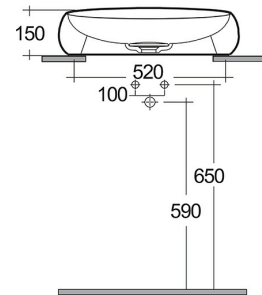

## Scheda tecnica

Dimensioni:	580 x 400 mm
Peso:	11 Kg
Colore:	Matt White
Forma:	Ovale
Collezione:	<a href="#">RAK-CLOUD</a>

Codice	Nome
CLOCT6000500A	RAK-CLOUD WASHBASIN MATT WHITE 58CM

Dimensions: All dimensions in mm. Tolerance of vitreous china & fireclay items:  $\pm 5\%$  for below 200mm and  $\pm 3\%$  for above 200mm; for all other items tolerance  $\pm 1\%$ . Note: Due to a continuing development program to improve design and performance, the manufacturer reserves all rights to vary specifications without prior information. Please note accessories are for photographic use only.