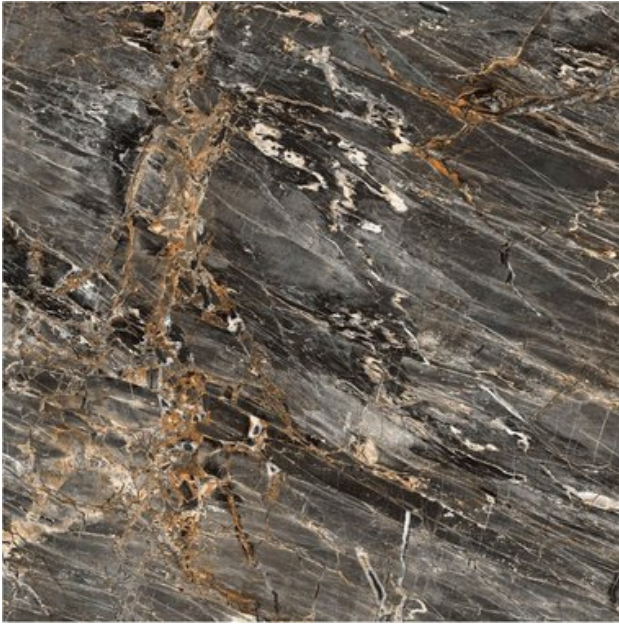

## MAXIMUS CLASSIC FLURRY GREY

**RAK**  
CERAMICS

PRODUCT CODE	A22GZFLU-GY0.G0C9P
SIZE	120X120 CM
SERIES	MAXIMUS CLASSIC
COLOR	FLURRY (GREY)
TECHNOLOGY	PORCELAIN TILES, MEGA SLAB
STRUCTURE	SMOOTH
SURFACE LOOK	HIGH GLOSSY
EDGE	RECTIFIED
THICKNESS	10.5 MM
PEI	3
UNITY MEASURE	M <sup>2</sup>