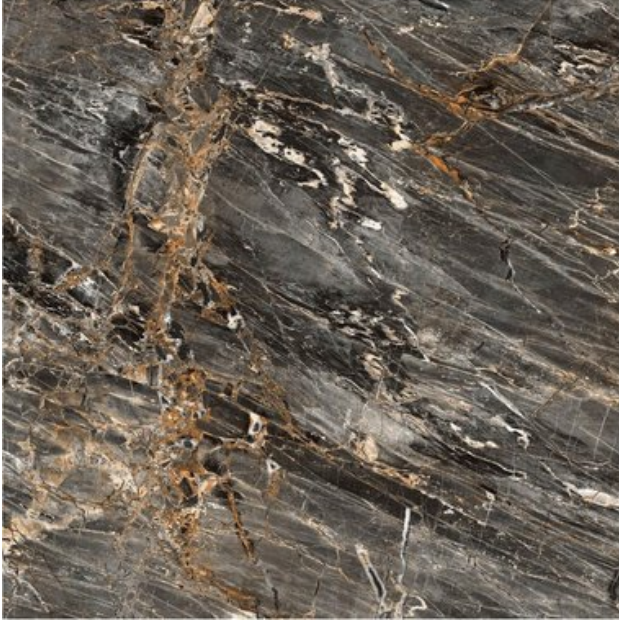

## MAXIMUS CLASSIC FLURRY GREY

**RAK**  
CERAMICS

PRODUCT CODE	A22GZFLU-GY0.G0C9P
SIZE	120X120 CM CM
SERIES	MAXIMUS CLASSIC
COLOR	FLURRY (GREY)
TECHNOLOGY	PORCELAIN TILES, MEGA SLAB
STRUCTURE	SMOOTH
SURFACE LOOK	HIGH GLOSSY
EDGE	RECTIFIED
THICKNESS	10.5 MM
PEI	CLASS 3 - 5
UNITY MEASURE	M <sup>2</sup>