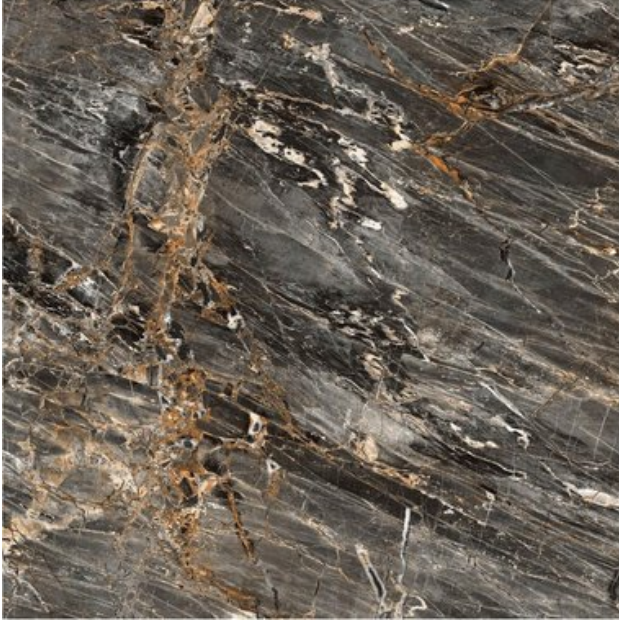

MAXIMUS CLASSIC

MAXIMUS CLASSIC FLURRY GREY

RAK
CERAMICS

PRODUCT CODE	A22GZFLU-GY0.G0C9P
SIZE	120X120 CM CM
SERIES	MAXIMUS CLASSIC
COLOR	FLURRY (GREY)
TECHNOLOGY	PORCELAIN TILES, MEGA SLAB
STRUCTURE	SMOOTH
SURFACE LOOK	HIGH GLOSSY
EDGE	RECTIFIED
THICKNESS	10.5 MM
PEI	CLASS 3 - 5
UNITY MEASURE	M²

Dimensions: All dimensions in mm tolerance +5% for below 200mm and +3% for above 200mm.

Note: Due to a continuing development programme to improve design and performance, the manufacturer reserves all rights to vary specifications without prior information.

Please note accessories are for photographic use only.