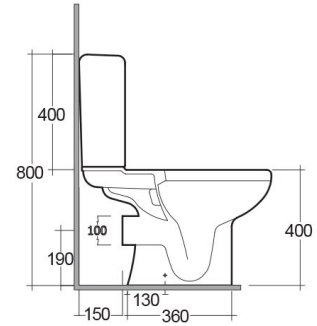

RAK-ORIENT
Close Coupled | Water Closet

RAK
 CERAMICS

TECHNICAL SPECIFICATIONS

Suite:	RAK-ORIENT
Type:	Close Coupled
Dimensions:	665 x 380 mm
Weight:	31 Kg
Color:	Alpine White
Trap type:	P Trap
Trapway type:	Concealed
Seat cover options:	ABS & Urea
Bowl shape:	Oval
Soft close:	yes
Flush Type:	Dual Flush
Flush Capacity:	Compatible with 6/3L dual flushing, 4,5/3L dual flushing, in accordance with en997-type 1

Code	Name
ORWC00004	ORIENT WATER CLOSET CLOSE COUPLED P-TRAP 66CM
ORWT00001	ORIENT WATER CLOSET TANK

Dimensions: All dimensions in mm. Tolerance of vitreous china & fireclay items: $\pm 5\%$ for below 200mm and $\pm 3\%$ for above 200mm; for all other items tolerance $\pm 1\%$. Note: Due to a continuing development program to improve design and performance, the manufacturer reserves all rights to vary specifications without prior information. Please note accessories are for photographic use only.