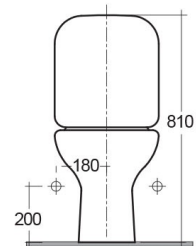

RAK-ORIENT
Close Coupled | Water Closet

RAK
 CERAMICS

TECHNICAL SPECIFICATIONS

Suite:	RAK-ORIENT
Type:	Close Coupled
Dimensions:	665 x 380 mm
Weight:	31 Kg
Color:	Alpine White
Trap type:	P Trap
Trapway type:	Concealed
Seat cover options:	ABS & Urea
Bowl shape:	Oval
Soft close:	yes
Flush Type:	Dual Flush
Flush Capacity:	Compatible with 6/3L dual flushing, 4,5/3L dual flushing, in accordance with en997-type 1

Code	Name
ORWC00004	ORIENT WATER CLOSET CLOSE COUPLED P-TRAP 66CM
ORWT00001	ORIENT WATER CLOSET TANK

Dimensions: All dimensions in mm. Tolerance of vitreous china & fireclay items: $\pm 5\%$ for below 200mm and $\pm 3\%$ for above 200mm; for all other items tolerance $\pm 1\%$. Note: Due to a continuing development program to improve design and performance, the manufacturer reserves all rights to vary specifications without prior information. Please note accessories are for photographic use only.