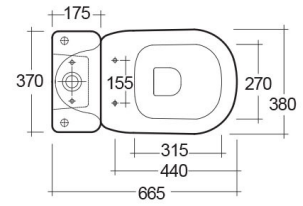

RAK-ORIENT
Close Coupled | Water Closet

RAK
 CERAMICS

TECHNICAL SPECIFICATIONS

Suite:	RAK-ORIENT
Type:	Close Coupled
Dimensions:	665 x 380 mm
Weight:	31 Kg
Color:	Alpine White
Trap type:	P Trap
Trapway type:	Concealed
Seat cover options:	ABS & Urea
Bowl shape:	Oval
Soft close:	yes
Flush Type:	Dual Flush
Flush Capacity:	Compatible with 6/3L dual flushing, 4,5/3L dual flushing, in accordance with en997-type 1

Code	Name
ORWC00004	ORIENT WATER CLOSET CLOSE COUPLED P-TRAP 66CM
ORWT00001	ORIENT WATER CLOSET TANK

Dimensions: All dimensions in mm. Tolerance of vitreous china & fireclay items: $\pm 5\%$ for below 200mm and $\pm 3\%$ for above 200mm; for all other items tolerance $\pm 1\%$. Note: Due to a continuing development program to improve design and performance, the manufacturer reserves all rights to vary specifications without prior information. Please note accessories are for photographic use only.