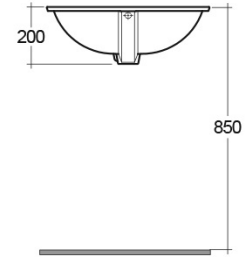

RAK-ROSA

Wash basin | Under Counter

RAK
CERAMICS

TECHNICAL SPECIFICATIONS

Type:	Under Counter
Dimensions:	570 x 420 mm
Weight:	8 Kg
Color:	Alpine White
Shape of basin:	Oval
Overflow hole:	yes

Code	Name
LARO00001	ROSA WASH BASIN 57CM

Dimensions: All dimensions in mm. Tolerance of vitreous china & fireclay items: $\pm 5\%$ for below 200mm and $\pm 3\%$ for above 200mm; for all other items tolerance $\pm 1\%$. Note: Due to a continuing development program to improve design and performance, the manufacturer reserves all rights to vary specifications without prior information. Please note accessories are for photographic use only.