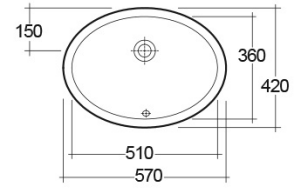

RAK-ROSA

Wash basin | Under Counter

RAK
CERAMICS

TECHNICAL SPECIFICATIONS

Type:	Under Counter
Dimensions:	570 x 420 mm
Weight:	8 Kg
Color:	Alpine White
Shape of basin:	Oval
Overflow hole:	yes

Code	Name
LARO00001	ROSA WASH BASIN 57CM

Dimensions: All dimensions in mm. Tolerance of vitreous china & fireclay items: $\pm 5\%$ for below 200mm and $\pm 3\%$ for above 200mm; for all other items tolerance $\pm 1\%$. Note: Due to a continuing development program to improve design and performance, the manufacturer reserves all rights to vary specifications without prior information. Please note accessories are for photographic use only.