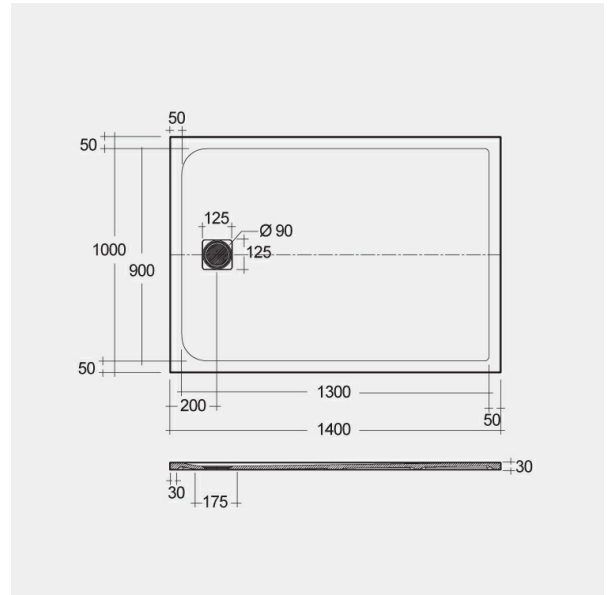

RAK-FEELING - RFST100140S505

Shower Tray

RAK
CERAMICS

Technical specifications

Dimensions: 1000 x 1400 mm

Color: Greige

Suites: [RAK-FEELING SHOWERTRAYS](#)

Code	Name
RFST100140S505	RAK - FEELING 100 X 140 CM

Dimensions: All dimensions in mm tolerance $\pm 5\%$ for below 200mm and $\pm 3\%$ for above 200mm.

Note: Due to a continuing development programme to improve design and performance, the manufacturer reserves all rights to vary specifications without prior information.