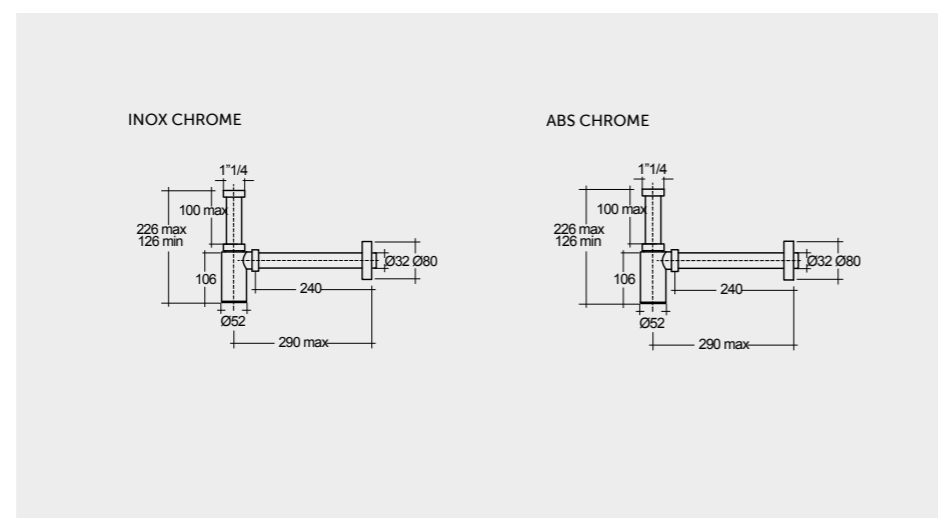

60 CM
SENCT5000AWHA

83 CM
PRESL08347103A

W 80 x D 46 x H 60CM
JOYWH080EGY

W 80 x D 2 x H 68CM
JOYMR08068LED