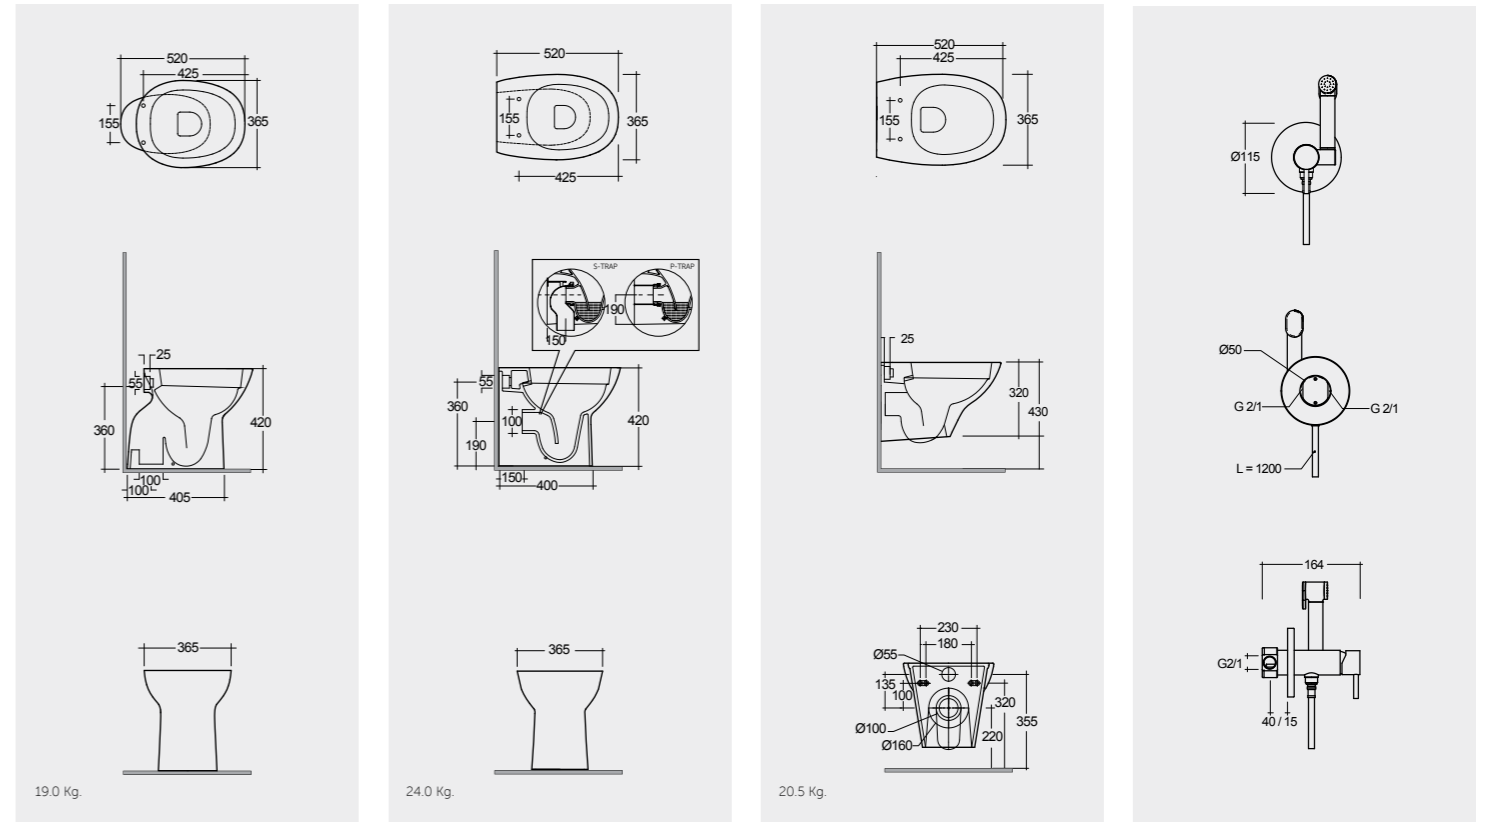

Models | Modelli | Modèles | Modelle

52 CM
MORWC1745AWHA

Comfort Height 42 CM
Altezza Comfort 42 CM |
Cuvette WC Hauteur 42 CM |
Komfortable Höhe 42 CM

52 CM
MORWC1346AWHA

Comfort Height 42 CM
Altezza Comfort 42 CM |
Cuvette WC Hauteur 42 CM |
Komfortable Höhe 42 CM

52 CM
MORWC1445AWHA

Comfort Height 42 CM
Altezza Comfort 42 CM |
Cuvette WC Hauteur 42 CM |
Komfortable Höhe 42 CM

SET WITH MIXER (SHATAFF)
BRASS CHROME : SPRDOMX0001

Measurements | Misure | Dimensions | Abmessungen