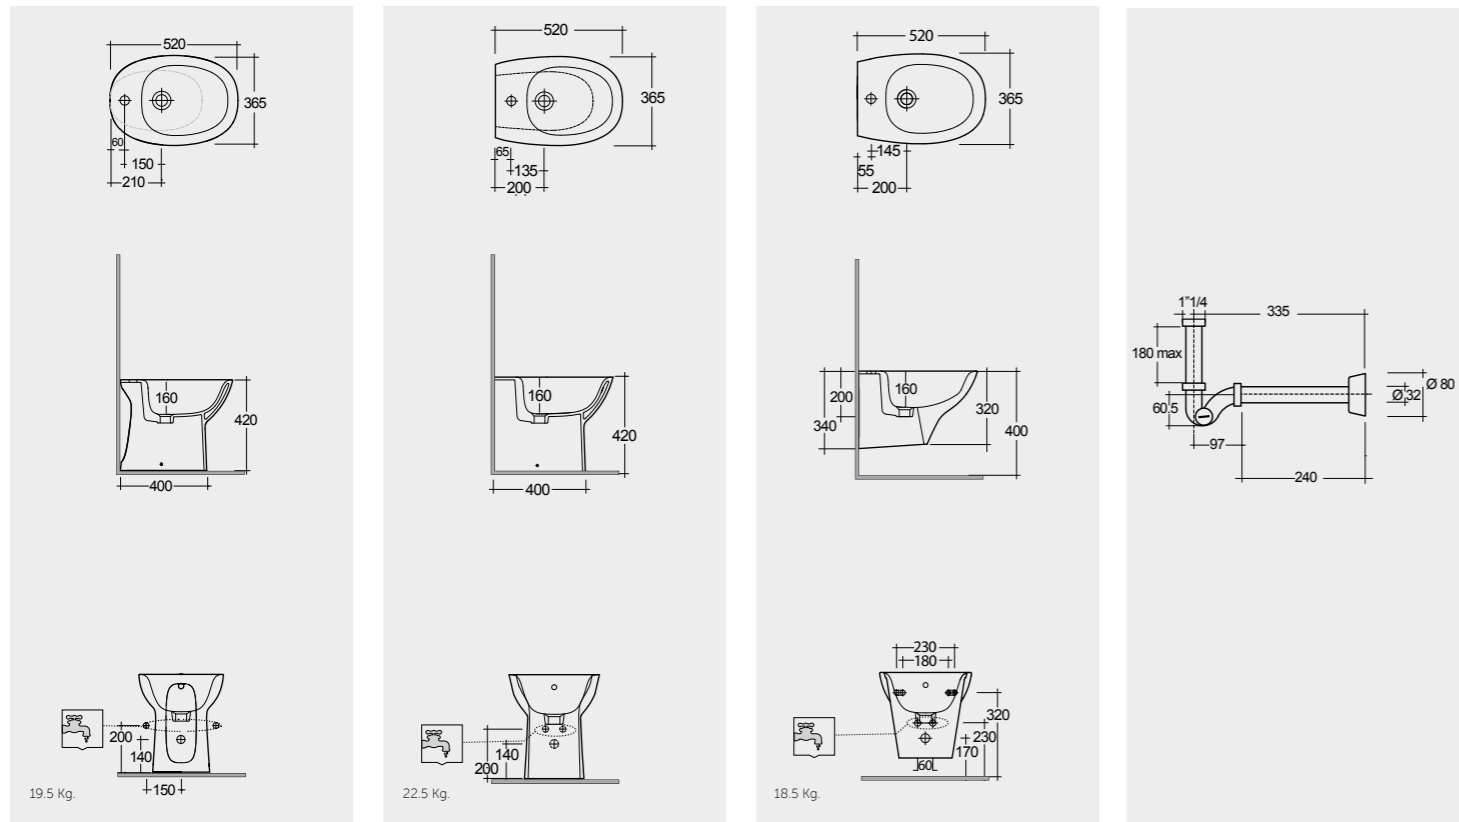

Inspectionable

Measurements | Misure | Dimensions | Abmessungen

Note | Nota | Remarque | Hinweis

All dimensions in mm tolerance +5% for below 200mm and +3% for above 200mm | Tutte le dimensioni hanno una tolleranza di +5% mm al di sotto dei 200mm e di +3% mm al di sopra dei 200mm | Toutes les dimensions en mm tolérance +5% pour moins de 200mm et +3% pour plus de 200mm/ Alle Abmessungen in mm, Toleranz +5% für unter 200mm, und +3% für über 200mm