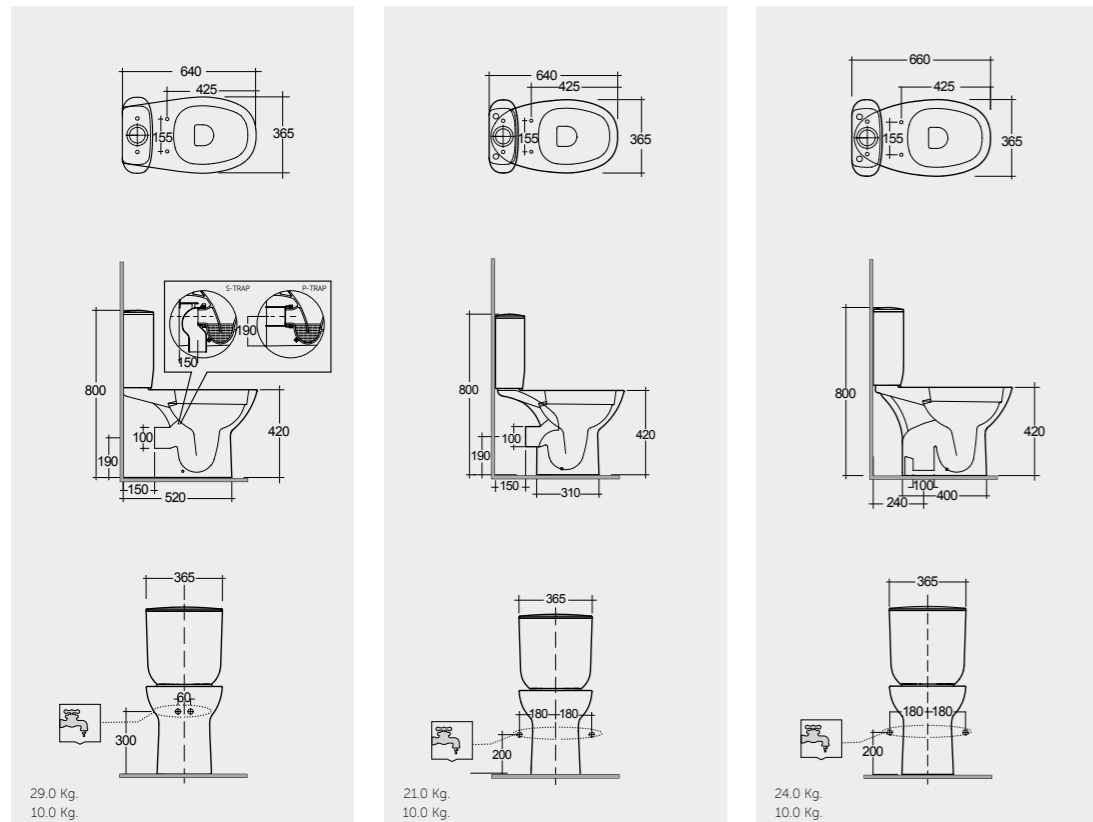

Comfort Height 42 CM
Altezza Comfort 42 CM |
Cuvette WC Hauteur 42 CM |
Komfortable Höhe 42 CM

64 CM
MORWC1145AWHA
MORWT1800AWHA

Comfort Height 42 CM
Altezza Comfort 42 CM |
Cuvette WC Hauteur 42 CM |
Komfortable Höhe 42 CM

66 CM
MORWC1045AWHA
MORWT1800AWHA

Comfort Height 42 CM
Altezza Comfort 42 CM |
Cuvette WC Hauteur 42 CM |
Komfortable Höhe 42 CM

Measurements | Misure | Dimensions | Abmessungen

Urea RAK-Morning
Urea RAK-Morning