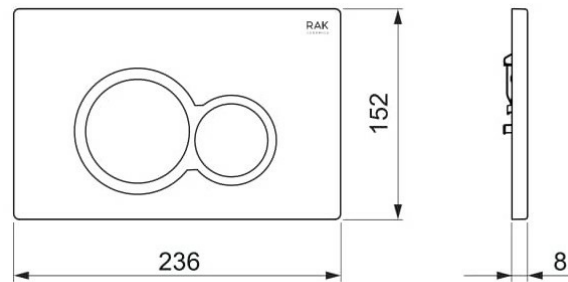

### Technical specifications

Dimensions: 152 x 236 x 8 mm

Shape: Round

Color: Chrome-Matt Chrome-Chrome

Suites: [RAK-ECOFIX](#)

Code	Name
FS04RAKCPB8C	ROUND PUSH PLATE CHROME FOR 8CM CISTERN

Dimensions: All dimensions in mm. Tolerance of vitreous china & fireclay items:  $\pm 5\%$  for below 200mm and  $\pm 3\%$  for above 200mm; for all other items tolerance  $\pm 1\%$ . Note: Due to a continuing development program to improve design and performance, the manufacturer reserves all rights to vary specifications without prior information. Please note accessories are for photographic use only.