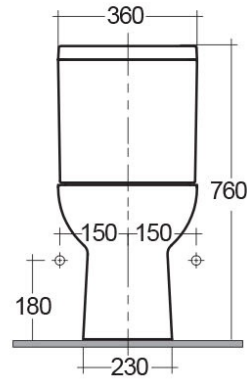

RAK-ORIGIN

Monobloc | WC

RAK
CERAMICS

Technical specifications

Dimensions:	650 x 360 mm
Poids:	34 Kg
Couleur:	blanc alpin
Type de piège:	Au sol
Type de siphon:	Encastré
Seat cover options:	PP
Bowl shape:	rectangulaire arrondi
Soft close:	oui
Quick remove seat cover:	oui
Double chasse d'eau:	oui
Suites:	RAK-ORIGIN

Code	Nom
ORG03AWHA	ORIGIN WATER CLOSET CLOSE COUPLED S-TRAP 65CM
ORG10AWHA	ORIGIN WATER CLOSET TANK

Dimensions: All dimensions in mm tolerance +/- 5% for below 200mm and +/- 3% for above 200mm.
Note: Due to a continuing development programme to improve design and performance, the manufacturer reserves all rights to vary specifications without prior information.
Please note accessories are for photographic use only.