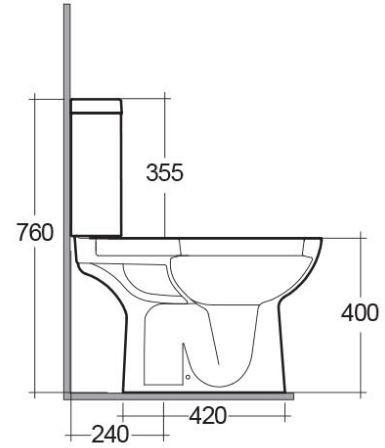

RAK-ORIGIN

Monobloc | WC

RAK
CERAMICS

Technical specifications

Dimensions:	650 x 360 mm
Poids:	34 Kg
Couleur:	blanc alpin
Type de piège:	Au sol
Type de siphon:	Encastré
Seat cover options:	PP
Bowl shape:	rectangulaire arrondi
Soft close:	oui
Quick remove seat cover:	oui
Double chasse d'eau:	oui
Suites:	RAK-ORIGIN

Code	Nom
ORG03AWHA	ORIGIN WATER CLOSET CLOSE COUPLED S-TRAP 65CM
ORG10AWHA	ORIGIN WATER CLOSET TANK

Dimensions: All dimensions in mm tolerance +/- 5% for below 200mm and +/- 3% for above 200mm.
Note: Due to a continuing development programme to improve design and performance, the manufacturer reserves all rights to vary specifications without prior information.
Please note accessories are for photographic use only.