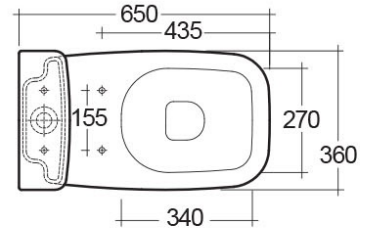

RAK-ORIGIN

Monobloc | WC

RAK
CERAMICS

Technical specifications

Dimensions:	650 x 360 mm
Poids:	34 Kg
Couleur:	blanc alpin
Type de piège:	Au sol
Type de siphon:	Encastré
Seat cover options:	PP
Bowl shape:	rectangulaire arrondi
Soft close:	oui
Quick remove seat cover:	oui
Double chasse d'eau:	oui
Suites:	RAK-ORIGIN

Code	Nom
ORG03AWHA	ORIGIN WATER CLOSET CLOSE COUPLED S-TRAP 65CM
ORG10AWHA	ORIGIN WATER CLOSET TANK

Dimensions: All dimensions in mm tolerance +/- 5% for below 200mm and +/- 3% for above 200mm.
Note: Due to a continuing development programme to improve design and performance, the manufacturer reserves all rights to vary specifications without prior information.
Please note accessories are for photographic use only.