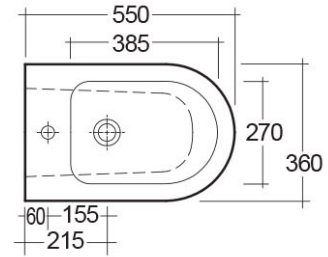

RAK-RESORT

Bidets | Accroché

RAK
CERAMICS

Technical specifications

Dimensions: 550 x 360 mm

Poids: 22 Kg

Couleur: blanc alpin

Pièces: REBI00001 - RESORT BIDET BACK TO WALL 55CM

Suites: [RAK-RESORT](#)

Code	Nom
REBI00001	RESORT BIDET BACK TO WALL 55CM

Dimensions: All dimensions in mm tolerance $\pm 5\%$ for below 200mm and $\pm 3\%$ for above 200mm.
 Note: Due to a continuing development programme to improve design and performance, the manufacturer reserves all rights to vary specifications without prior information.
 Please note accessories are for photographic use only.