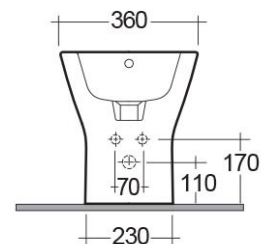

RAK-RESORT

Bidets | Accroché

RAK
CERAMICS

Technical specifications

Dimensions: 550 x 360 mm

Poids: 22 Kg

Couleur: blanc alpin

Pièces: REBI00001 - RESORT BIDET BACK TO WALL 55CM

Suites: [RAK-RESORT](#)

Code	Nom
REBI00001	RESORT BIDET BACK TO WALL 55CM

Dimensions: All dimensions in mm tolerance $\pm 5\%$ for below 200mm and $\pm 3\%$ for above 200mm.
 Note: Due to a continuing development programme to improve design and performance, the manufacturer reserves all rights to vary specifications without prior information.
 Please note accessories are for photographic use only.