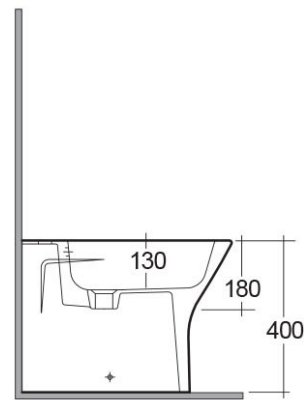

RAK-RESORT

Bidets | Accroché

RAK
CERAMICS

Technical specifications

Dimensions: 550 x 360 mm

Poids: 22 Kg

Couleur: blanc alpin

Pièces: REBI00001 - RESORT BIDET BACK TO WALL 55CM

Suites: [RAK-RESORT](#)

Code	Nom
REBI00001	RESORT BIDET BACK TO WALL 55CM

Dimensions: All dimensions in mm tolerance $\pm 5\%$ for below 200mm and $\pm 3\%$ for above 200mm.
 Note: Due to a continuing development programme to improve design and performance, the manufacturer reserves all rights to vary specifications without prior information.
 Please note accessories are for photographic use only.