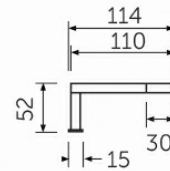

RAK-JOY - JOYTB6000CR

RAK-JOY - JOYTB6000CR

RAK
CERAMICS

Technical specifications

Dimensions: 300 x 52 mm

Couleur: Chrome

Code:

Suites: [RAK-JOY](#)

Code	Nom
JOYTB6000CR	TOP MOUNTED T-BAR LIGHT

Dimensions: All dimensions in mm tolerance +/- 5% for below 200mm and +/- 3% for above 200mm.

Note: Due to a continuing development programme to improve design and performance, the manufacturer reserves all rights to vary specifications without prior information.