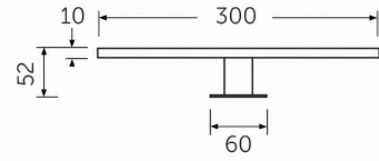

RAK-JOY - JOYTB6000CR

RAK-JOY - JOYTB6000CR

RAK
CERAMICS

Technical specifications

Dimensions: 300 x 52 mm

Couleur: Chrome

Code:

Suites: [RAK-JOY](#)

Code	Nom
JOYTB6000CR	TOP MOUNTED T-BAR LIGHT

Dimensions: All dimensions in mm tolerance +/- 5% for below 200mm and +/- 3% for above 200mm.

Note: Due to a continuing development programme to improve design and performance, the manufacturer reserves all rights to vary specifications without prior information.