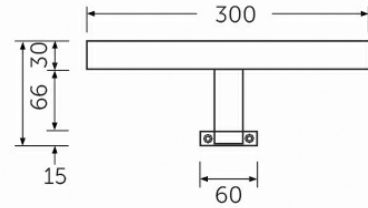

RAK-JOY - JOYTB6000CR

RAK-JOY - JOYTB6000CR

RAK
CERAMICS

Technical specifications

Dimensions: 300 x 52 mm

Couleur: Chrome

Code:

Suites: [RAK-JOY](#)

Code	Nom
JOYTB6000CR	TOP MOUNTED T-BAR LIGHT

Dimensions: All dimensions in mm tolerance +/- 5% for below 200mm and +/- 3% for above 200mm.

Note: Due to a continuing development programme to improve design and performance, the manufacturer reserves all rights to vary specifications without prior information.