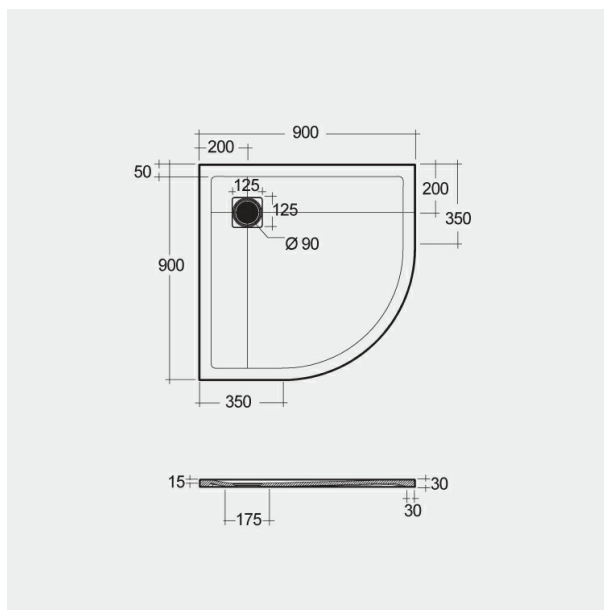

RAK-FEELING - RFQU009090S500

Plato de ducha

RAK
CERAMICS

Technical specifications

Dimensiones: 900 x 900 mm

Peso: 27 Kg

Color: White

Suites: [RAK-FEELING SHOWERTRAYS](#)

Code	Nombre
RFQU009090S500	RAK-FEELING QUADRANT 90X90 CM

Dimensions: All dimensions in mm. Tolerance of vitreous china & fireclay items: $\pm 5\%$ for below 200mm and $\pm 3\%$ for above 200mm; for all other items tolerance $\pm 1\%$. Note: Due to a continuing development program to improve design and performance, the manufacturer reserves all rights to vary specifications without prior information. Please note accessories are for photographic use only.