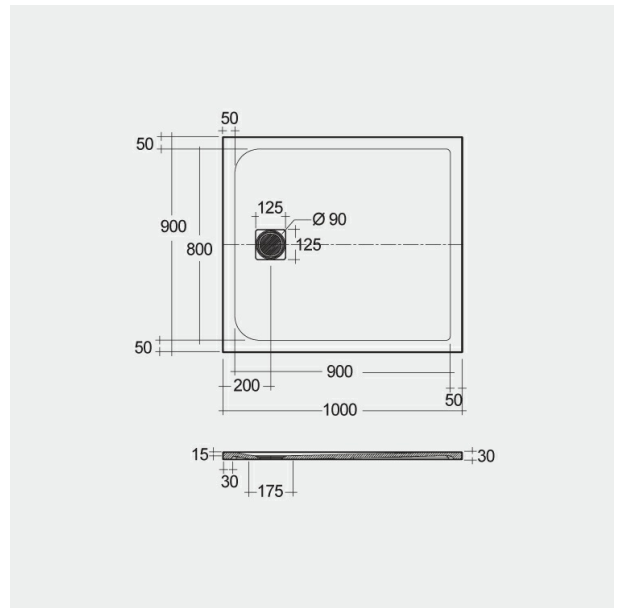

RAK-FEELING - RFST090100S514

Plato de ducha

RAK
CERAMICS

Technical specifications

Dimensiones: 900 x 1000 mm

Color: Cappuccino

Suites: [RAK-FEELING SHOWERTRAYS](#)

Code	Nombre
RFST090100S514	RAK - FEELING 90 X 100 CM

Dimensions: All dimensions in mm tolerance $\pm 5\%$ for below 200mm and $\pm 3\%$ for above 200mm.

Note: Due to a continuing development programme to improve design and performance, the manufacturer reserves all rights to vary specifications without prior information.