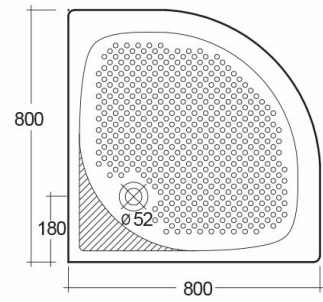

RAK-Edo Deluxe

Plato de ducha

Technical specifications

Dimensiones: 800 x 800 mm

Peso: 12 Kg

Color: Blanco Alpino

Code	Nombre
SH15AWHA	ACY. SH. TRAY (80X80 CM)
MX07A	FITTINGS SHOWER TRAY

Dimensions: All dimensions in mm tolerance $\pm 5\%$ for below 200mm and $\pm 3\%$ for above 200mm.