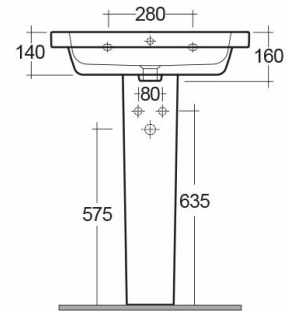

### Technical specifications

Dimensiones:	650 x 460 mm
Peso:	31 Kg
Color:	Blanco Alpino
Shape of basin:	rectangular redondeada
Rebosadero:	sí
Suites:	<a href="#">RAK-RESORT</a>

Code	Nombre
RST0102AWHA	RESORT PEDESTAL
RST0101AWHA	RESORT WASH BASIN 65CM

Dimensions: All dimensions in mm. Tolerance of vitreous china & fireclay items:  $\pm 5\%$  for below 200mm and  $\pm 3\%$  for above 200mm; for all other items tolerance  $\pm 1\%$ . Note: Due to a continuing development program to improve design and performance, the manufacturer reserves all rights to vary specifications without prior information. Please note accessories are for photographic use only.