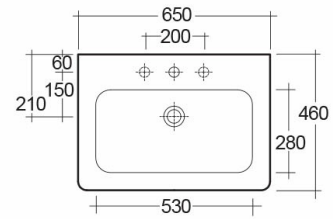

### Technical specifications

Dimensiones:	650 x 460 mm
Peso:	31 Kg
Color:	Blanco Alpino
Shape of basin:	rectangular redondeada
Rebosadero:	sí
Suites:	<a href="#">RAK-RESORT</a>

Code	Nombre
RST0102AWHA	RESORT PEDESTAL
RST0101AWHA	RESORT WASH BASIN 65CM

Dimensions: All dimensions in mm. Tolerance of vitreous china & fireclay items:  $\pm 5\%$  for below 200mm and  $\pm 3\%$  for above 200mm; for all other items tolerance  $\pm 1\%$ . Note: Due to a continuing development program to improve design and performance, the manufacturer reserves all rights to vary specifications without prior information. Please note accessories are for photographic use only.