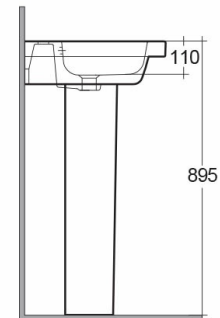

### Technical specifications

Dimensiones:	650 x 460 mm
Peso:	31 Kg
Color:	Blanco Alpino
Shape of basin:	rectangular redondeada
Rebosadero:	sí
Suites:	<a href="#">RAK-RESORT</a>

Code	Nombre
RST0102AWHA	RESORT PEDESTAL
RST0101AWHA	RESORT WASH BASIN 65CM

Dimensions: All dimensions in mm. Tolerance of vitreous china & fireclay items:  $\pm 5\%$  for below 200mm and  $\pm 3\%$  for above 200mm; for all other items tolerance  $\pm 1\%$ . Note: Due to a continuing development program to improve design and performance, the manufacturer reserves all rights to vary specifications without prior information. Please note accessories are for photographic use only.