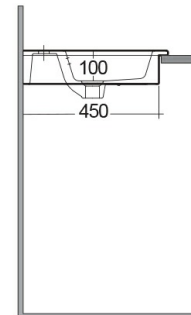

RAK-MOON

Lavabo | De Encimera

RAK
CERAMICS

Technical specifications

Dimensiones:	900 x 480 mm
Peso:	25 Kg
Color:	Blanco Alpino
Shape of basin:	Rectangular
Rebosadero:	sí
Suites:	RAK-MOON

Code	Nombre
HAR110AWHA	MOON WASH BASIN DROP-IN 90CM

Dimensions: All dimensions in mm tolerance $\pm 5\%$ for below 200mm and $\pm 3\%$ for above 200mm.

Note: Due to a continuing development programme to improve design and performance, the manufacturer reserves all rights to vary specifications without prior information.