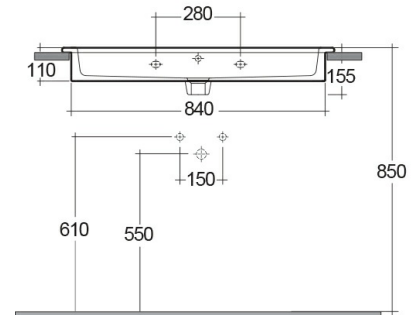

RAK-MOON

Lavabo | De Encimera

RAK
CERAMICS

Technical specifications

Dimensiones:	900 x 480 mm
Peso:	25 Kg
Color:	Blanco Alpino
Shape of basin:	Rectangular
Rebosadero:	sí
Suites:	RAK-MOON

Code	Nombre
HAR110AWHA	MOON WASH BASIN DROP-IN 90CM

Dimensions: All dimensions in mm tolerance $\pm 5\%$ for below 200mm and $\pm 3\%$ for above 200mm.

Note: Due to a continuing development programme to improve design and performance, the manufacturer reserves all rights to vary specifications without prior information.