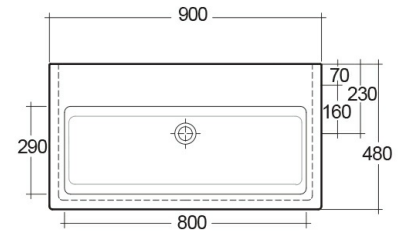

RAK-MOON

Lavabo | De Encimera

RAK
CERAMICS

Technical specifications

Dimensiones:	900 x 480 mm
Peso:	25 Kg
Color:	Blanco Alpino
Shape of basin:	Rectangular
Rebosadero:	sí
Suites:	RAK-MOON

Code	Nombre
HAR110AWHA	MOON WASH BASIN DROP-IN 90CM

Dimensions: All dimensions in mm tolerance $\pm 5\%$ for below 200mm and $\pm 3\%$ for above 200mm.

Note: Due to a continuing development programme to improve design and performance, the manufacturer reserves all rights to vary specifications without prior information.