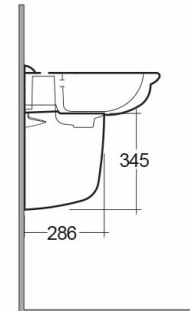

RAK-KARLA

Lavabo | Medio Pedestal

RAK
CERAMICS

Technical specifications

Dimensiones:	600 x 485 mm
Peso:	19 Kg
Color:	Blanco Alpino, Marfil
Shape of basin:	Oval
Rebosadero:	sí
Suites:	RAK-KARLA

Code	Nombre
KR0105AWHA	KARLA HALF PEDESTAL
KR0101AWHA	KARLA WASH BASIN 60CM

Dimensions: All dimensions in mm. Tolerance of vitreous china & fireclay items: $\pm 5\%$ for below 200mm and $\pm 3\%$ for above 200mm; for all other items tolerance $\pm 1\%$. Note: Due to a continuing development program to improve design and performance, the manufacturer reserves all rights to vary specifications without prior information. Please note accessories are for photographic use only.