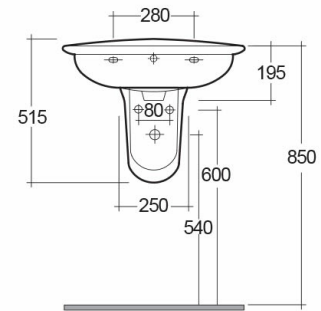

RAK-KARLA

Lavabo | Medio Pedestal

RAK
CERAMICS

Technical specifications

Dimensiones:	600 x 485 mm
Peso:	19 Kg
Color:	Blanco Alpino, Marfil
Shape of basin:	Oval
Rebosadero:	sí
Suites:	RAK-KARLA

Code	Nombre
KR0105AWHA	KARLA HALF PEDESTAL
KR0101AWHA	KARLA WASH BASIN 60CM

Dimensions: All dimensions in mm. Tolerance of vitreous china & fireclay items: $\pm 5\%$ for below 200mm and $\pm 3\%$ for above 200mm; for all other items tolerance $\pm 1\%$. Note: Due to a continuing development program to improve design and performance, the manufacturer reserves all rights to vary specifications without prior information. Please note accessories are for photographic use only.