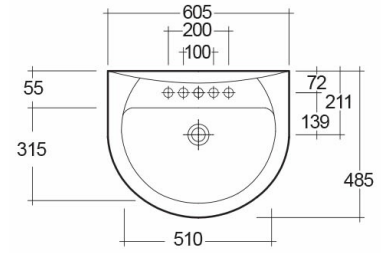

RAK-KARLA

Lavabo | Medio Pedestal

RAK
CERAMICS

Technical specifications

Dimensiones:	600 x 485 mm
Peso:	19 Kg
Color:	Blanco Alpino, Marfil
Shape of basin:	Oval
Rebosadero:	sí
Suites:	RAK-KARLA

Code	Nombre
KR0105AWHA	KARLA HALF PEDESTAL
KR0101AWHA	KARLA WASH BASIN 60CM

Dimensions: All dimensions in mm. Tolerance of vitreous china & fireclay items: $\pm 5\%$ for below 200mm and $\pm 3\%$ for above 200mm; for all other items tolerance $\pm 1\%$. Note: Due to a continuing development program to improve design and performance, the manufacturer reserves all rights to vary specifications without prior information. Please note accessories are for photographic use only.