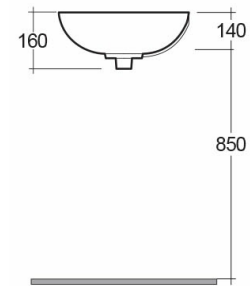

RAK-DIANA

Lavabo | Sobre Encimera

RAK
CERAMICS

Technical specifications

| | |
|-----------------|-----------------------|
| Dimensiones: | 455 x 160 mm |
| Peso: | 6 Kg |
| Color: | Blanco Alpino, Marfil |
| Shape of basin: | Redonda |

| Code | Nombre |
|-----------|--|
| OC137AWHA | DIANA WASH BASIN COUNTER TOP BOWL 45CM |

Dimensions: All dimensions in mm tolerance $\pm 5\%$ for below 200mm and $\pm 3\%$ for above 200mm.

Note: Due to a continuing development programme to improve design and performance, the manufacturer reserves all rights to vary specifications without prior information.