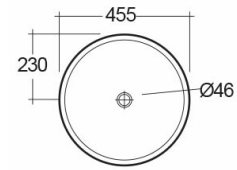

RAK-DIANA

Lavabo | Sobre Encimera

RAK
CERAMICS

Technical specifications

| | |
|-----------------|-----------------------|
| Dimensiones: | 455 x 160 mm |
| Peso: | 6 Kg |
| Color: | Blanco Alpino, Marfil |
| Shape of basin: | Redonda |

| Code | Nombre |
|-----------|--|
| OC137AWHA | DIANA WASH BASIN COUNTER TOP BOWL 45CM |

Dimensions: All dimensions in mm tolerance $\pm 5\%$ for below 200mm and $\pm 3\%$ for above 200mm.

Note: Due to a continuing development programme to improve design and performance, the manufacturer reserves all rights to vary specifications without prior information.