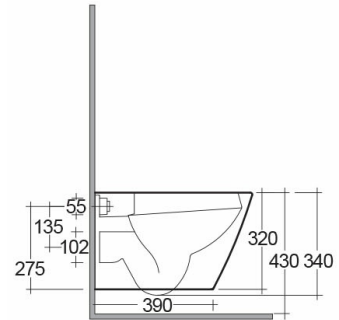

# RAK-RESORT-W/HIDDEN FIXATIONS

Suspendido | Inodoro

**RAK**  
CERAMICS

## Technical specifications

Dimensiones:	520 x 360 mm
Peso:	23 Kg
Color:	Blanco Alpino
Tipo de sifón:	A pared
Tipo de sifón:	Oculto
Seat cover options:	Urea
Bowl shape:	Redonda
Tapa suave:	sí
Quick remove seat cover:	sí
Doble descarga:	sí
Suites:	<a href="#">RAK-RESORT</a>

Code	Nombre
RST23AWHA	RESORT WATER CLOSET RIMLESS WALL HUNG W/HIDDEN FIXATION 52CM

Dimensions: All dimensions in mm. Tolerance of vitreous china & fireclay items:  $\pm 5\%$  for below 200mm and  $\pm 3\%$  for above 200mm; for all other items tolerance  $\pm 1\%$ . Note: Due to a continuing development program to improve design and performance, the manufacturer reserves all rights to vary specifications without prior information. Please note accessories are for photographic use only.