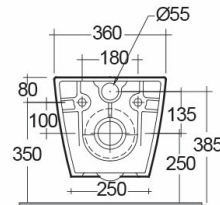

## Technical specifications

Dimensiones:	520 x 360 mm
Peso:	23 Kg
Color:	Blanco Alpino
Tipo de sifón:	A pared
Tipo de sifón:	Oculto
Seat cover options:	Urea
Bowl shape:	Redonda
Tapa suave:	sí
Quick remove seat cover:	sí
Doble descarga:	sí
Suites:	<a href="#">RAK-RESORT</a>

Code	Nombre
RST23AWHA	RESORT WATER CLOSET RIMLESS WALL HUNG W/HIDDEN FIXATION 52CM

Dimensions: All dimensions in mm. Tolerance of vitreous china & fireclay items:  $\pm 5\%$  for below 200mm and  $\pm 3\%$  for above 200mm; for all other items tolerance  $\pm 1\%$ . Note: Due to a continuing development program to improve design and performance, the manufacturer reserves all rights to vary specifications without prior information. Please note accessories are for photographic use only.