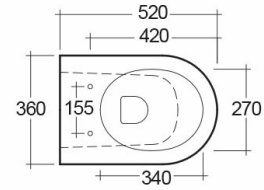

## Technical specifications

Dimensiones:	520 x 360 mm
Peso:	23 Kg
Color:	Blanco Alpino
Tipo de sifón:	A pared
Tipo de sifón:	Oculto
Seat cover options:	Urea
Bowl shape:	Redonda
Tapa suave:	sí
Quick remove seat cover:	sí
Doble descarga:	sí
Suites:	<a href="#">RAK-RESORT</a>

Code	Nombre
RST23AWHA	RESORT WATER CLOSET RIMLESS WALL HUNG W/HIDDEN FIXATION 52CM

Dimensions: All dimensions in mm. Tolerance of vitreous china & fireclay items:  $\pm 5\%$  for below 200mm and  $\pm 3\%$  for above 200mm; for all other items tolerance  $\pm 1\%$ . Note: Due to a continuing development program to improve design and performance, the manufacturer reserves all rights to vary specifications without prior information. Please note accessories are for photographic use only.