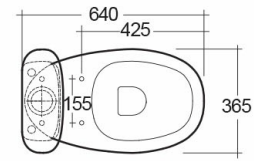

RAK-MORNING-COMFORT HEIGHT 42CM

Con cisterna | Inodoro

RAK
CERAMICS

Technical specifications

Dimensiones:	640 x 365 mm
Peso:	21 Kg
Color:	Blanco Alpino
Tipo de sifón:	A pared
Tipo de sifón:	Oculto
Seat cover options:	NINGUNA
Bowl shape:	Oval
Suites:	RAK-MORNING

Code	Nombre
MORWC1145AWHA	MORNING WATER CLOSET RIMLESS CLOSE COUPLED P-TRAP 64CM
MORWT1800AWHA	MORNING WATER CLOSET TANK

Dimensions: All dimensions in mm tolerance $\pm 5\%$ for below 200mm and $\pm 3\%$ for above 200mm.