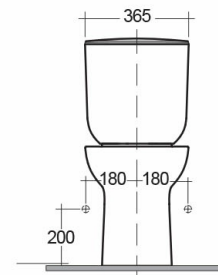

RAK-MORNING-COMFORT HEIGHT 42CM

Con cisterna | Inodoro

RAK
CERAMICS

Technical specifications

Dimensiones:	640 x 365 mm
Peso:	21 Kg
Color:	Blanco Alpino
Tipo de sifón:	A pared
Tipo de sifón:	Oculto
Seat cover options:	NINGUNA
Bowl shape:	Oval
Suites:	RAK-MORNING

Code	Nombre
MORWC1145AWHA	MORNING WATER CLOSET RIMLESS CLOSE COUPLED P-TRAP 64CM
MORWT1800AWHA	MORNING WATER CLOSET TANK

Dimensions: All dimensions in mm tolerance $\pm 5\%$ for below 200mm and $\pm 3\%$ for above 200mm.