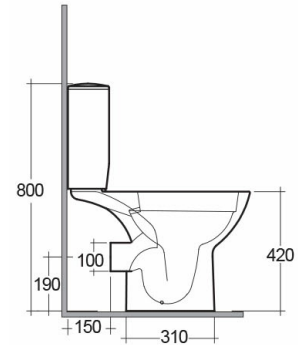

RAK-MORNING-COMFORT HEIGHT 42CM

Con cisterna | Inodoro

RAK
CERAMICS

Technical specifications

Dimensiones:	640 x 365 mm
Peso:	21 Kg
Color:	Blanco Alpino
Tipo de sifón:	A pared
Tipo de sifón:	Oculto
Seat cover options:	NINGUNA
Bowl shape:	Oval
Suites:	RAK-MORNING

Code	Nombre
MORWC1145AWHA	MORNING WATER CLOSET RIMLESS CLOSE COUPLED P-TRAP 64CM
MORWT1800AWHA	MORNING WATER CLOSET TANK

Dimensions: All dimensions in mm tolerance $\pm 5\%$ for below 200mm and $\pm 3\%$ for above 200mm.