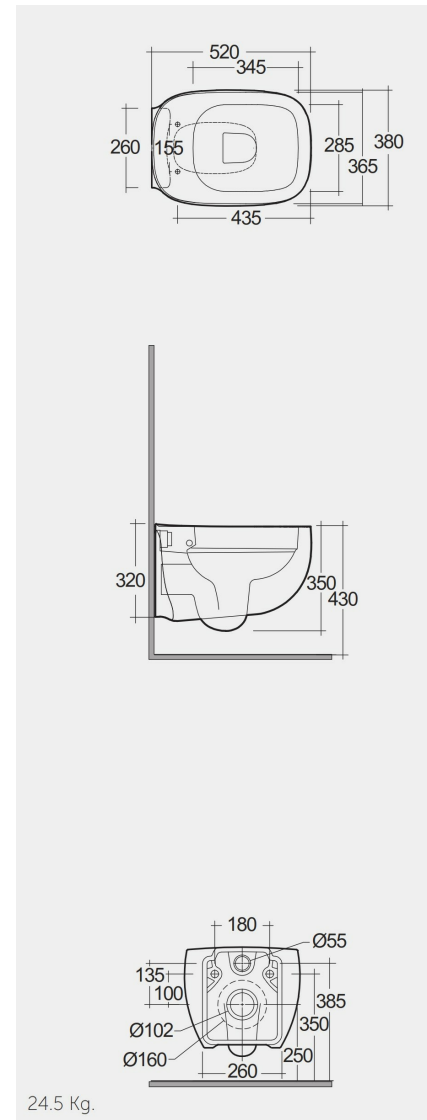

RAK-ILLUSION-W/HIDDEN FIXATIONS

Suspendido | Inodoro

RAK
CERAMICS

Technical specifications

Dimensiones:	520 x 380 mm
Peso:	24.5 Kg
Color:	Blanco Alpino
Tipo de sifón:	A pared
Tipo de sifón:	Oculto
Seat cover options:	Urea
Bowl shape:	rectangular redondeada
Suites:	RAK-ILLUSION

Code	Nombre
ILLSC3901WH	RAK-Illusion Soft Close Urea Seat Cover (WH)
ILLWC1446AWHA	RAK-ILLUSION-W/HIDDEN FIXATIONS

Dimensions: All dimensions in mm. Tolerance of vitreous china & fireclay items: $\pm 5\%$ for below 200mm and $\pm 3\%$ for above 200mm; for all other items tolerance $\pm 1\%$. Note: Due to a continuing development program to improve design and performance, the manufacturer reserves all rights to vary specifications without prior information. Please note accessories are for photographic use only.