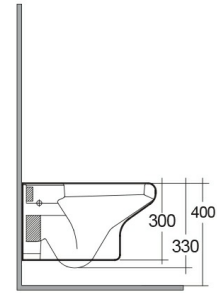

### Technical specifications

Dimensiones:	520 x 370 mm
Peso:	19 Kg
Color:	Blanco Alpino
Tipo de sifón:	A pared
Tipo de sifón:	Oculto
Seat cover options:	Urea
Bowl shape:	Redonda
Doble descarga:	sí
Suites:	<a href="#">RAK-COMPACT</a>

Code	Nombre
CO13AWHA	COMPACT WATER CLOSET WALL HUNG 52CM

Dimensions: All dimensions in mm. Tolerance of vitreous china & fireclay items:  $\pm 5\%$  for below 200mm and  $\pm 3\%$  for above 200mm; for all other items tolerance  $\pm 1\%$ . Note: Due to a continuing development program to improve design and performance, the manufacturer reserves all rights to vary specifications without prior information. Please note accessories are for photographic use only.