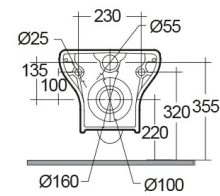

### Technical specifications

Dimensiones:	520 x 370 mm
Peso:	19 Kg
Color:	Blanco Alpino
Tipo de sifón:	A pared
Tipo de sifón:	Oculto
Seat cover options:	Urea
Bowl shape:	Redonda
Doble descarga:	sí
Suites:	<a href="#">RAK-COMPACT</a>

Code	Nombre
CO13AWHA	COMPACT WATER CLOSET WALL HUNG 52CM

Dimensions: All dimensions in mm. Tolerance of vitreous china & fireclay items:  $\pm 5\%$  for below 200mm and  $\pm 3\%$  for above 200mm; for all other items tolerance  $\pm 1\%$ . Note: Due to a continuing development program to improve design and performance, the manufacturer reserves all rights to vary specifications without prior information. Please note accessories are for photographic use only.