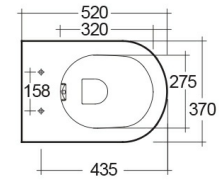

### Technical specifications

Dimensiones:	520 x 370 mm
Peso:	19 Kg
Color:	Blanco Alpino
Tipo de sifón:	A pared
Tipo de sifón:	Oculto
Seat cover options:	Urea
Bowl shape:	Redonda
Doble descarga:	sí
Suites:	<a href="#">RAK-COMPACT</a>

Code	Nombre
CO13AWHA	COMPACT WATER CLOSET WALL HUNG 52CM

Dimensions: All dimensions in mm. Tolerance of vitreous china & fireclay items:  $\pm 5\%$  for below 200mm and  $\pm 3\%$  for above 200mm; for all other items tolerance  $\pm 1\%$ . Note: Due to a continuing development program to improve design and performance, the manufacturer reserves all rights to vary specifications without prior information. Please note accessories are for photographic use only.